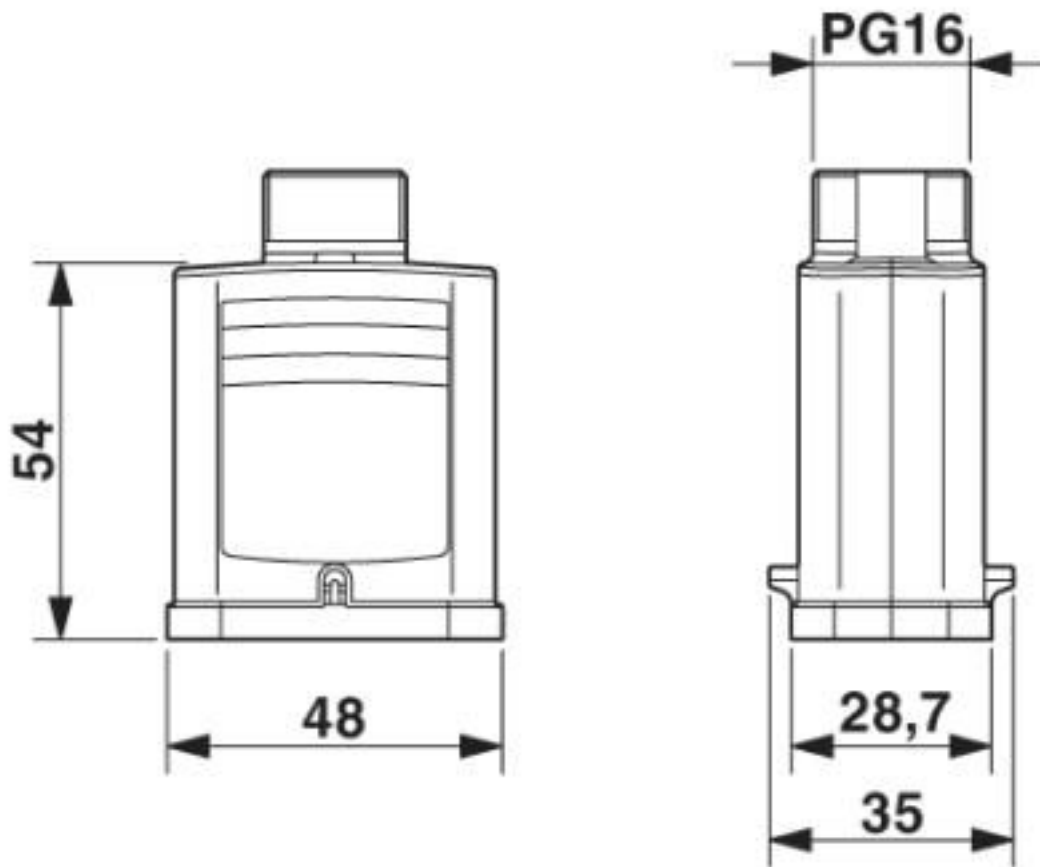

Housing - HC-COM-K-TFL-O1PG16-G - 1408342

Technical data

General

Material	PC
Housing material	PC
Flammability rating according to UL 94	V0

Standards and Regulations

Flammability rating according to UL 94	V0

Environmental Product Compliance

China RoHS	Environmentally friendly use period: unlimited = EFUP-e
	No hazardous substances above threshold values

Drawings

Dimensional drawing

Dimensional drawing