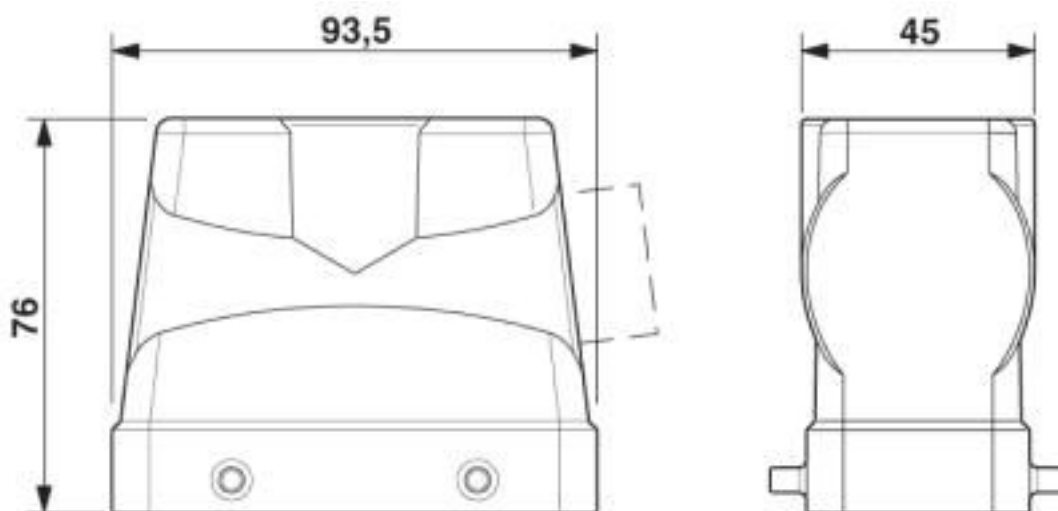

### Dimensions

Height	76 mm
Width	43 mm
Length	94 mm

### General

Note	For contact inserts HC-B16, BB32, BBB40, D40, DD72, HS6, M, K
Size	B16
Housing type	Sleeve housing
Locking type	for double locking latch
No. of cable outlets	1
Cable outlet	lateral
Screw connection	none
Type of the screw connection	1x M32
Housing material	Aluminum die-cast
Housing surface material	Powder-coated, gray

## Drawings

Dimensional drawing

Dimensional drawing