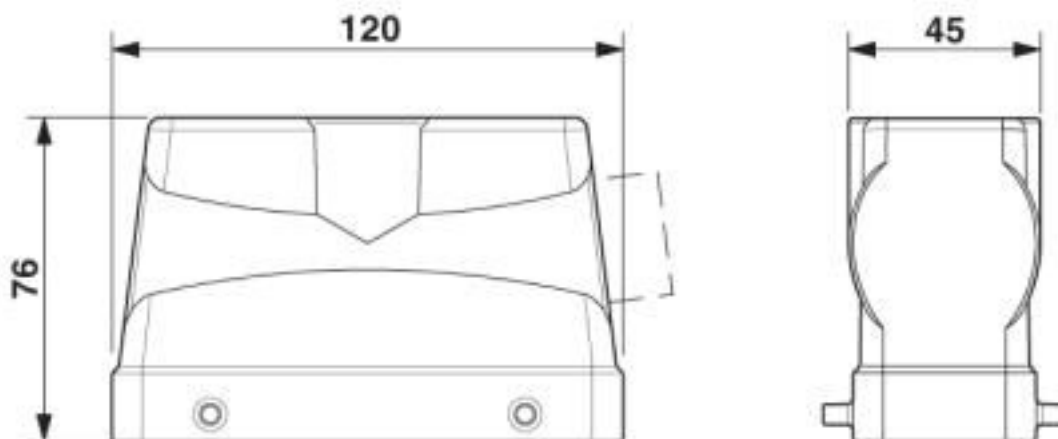

HEAVYCON B24 sleeve housing, for double locking latch, height: 76 mm, with 1 x M32 thread, lateral cable outlet

Key Commercial Data

Packing unit	10 pc
GTIN	
GTIN	4046356664233

Technical data

Dimensions

Height	76 mm
Width	43 mm
Length	120 mm

Ambient conditions

Degree of protection of housing (IP)	IP65
Ambient temperature (operation)	-40 °C ... 125 °C

General

Note	For contact inserts HC-B24, BB46, BBB64, D64, DD108, M
Size	B24
Housing type	Sleeve housing
Locking type	for double locking latch
No. of cable outlets	1
Cable outlet	lateral
Screw connection	none
Type of the screw connection	1x M32
Housing material	Aluminum die-cast
Housing surface material	Powder-coated, gray

Drawings

Dimensional drawing

Dimensional drawing

Classifications

eCl@ss

eCl@ss 10.0.1	27440202
eCl@ss 4.0	27140800
eCl@ss 4.1	27140800
eCl@ss 5.0	27143400
eCl@ss 5.1	27261200
eCl@ss 6.0	27261200
eCl@ss 7.0	27440202
eCl@ss 8.0	27440202
eCl@ss 9.0	27440202