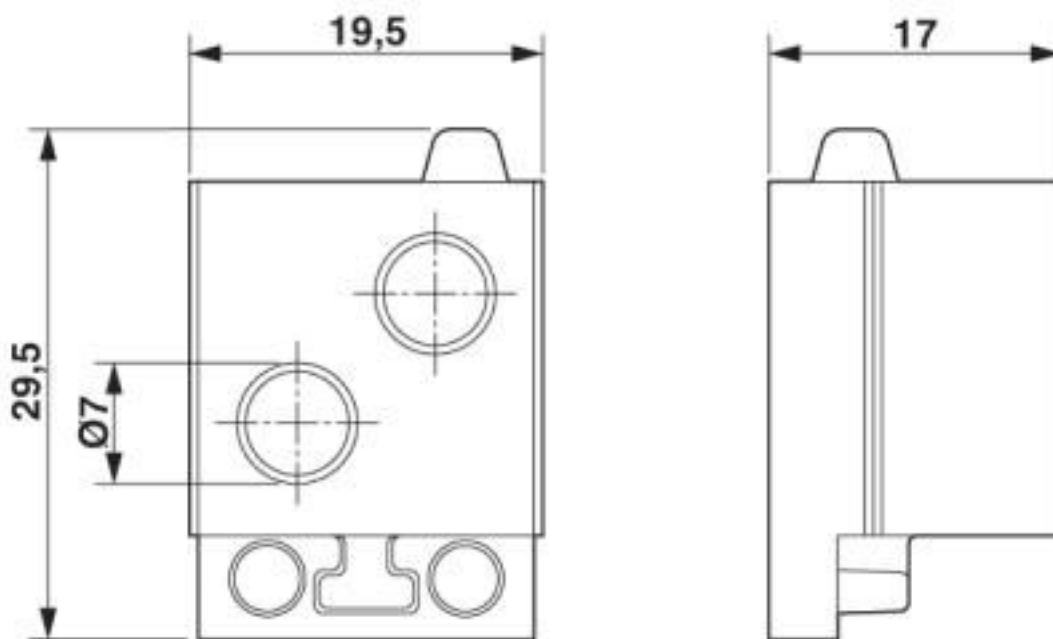

Cable sleeve, no. of conductors: 2, length: 29.5 mm, width: 19.5 mm, height: 17 mm, external cable diameter: 2x 6 mm ... 7 mm , color: black

Product Description

Slotted cable sleeve

Key Commercial Data

Packing unit	10 pc
GTIN	 4 046356 776325
GTIN	4046356776325

Technical data

Dimensions

External cable diameter	2x 6 mm ... 7 mm
Length	29.5 mm
Width	19.5 mm
Height	17 mm

Ambient conditions

Degree of protection	IP54
Ambient temperature (operation)	-40 °C ... 125 °C (static)

Technical data

Environmental Product Compliance

	No hazardous substances above threshold values
--	--

Drawings

Dimensional drawing

Dimensional drawing

Classifications

eCl@ss