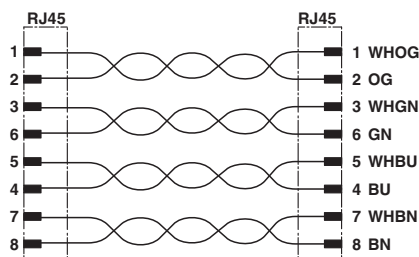

Network cable, degree of protection: IP20, number of positions: 8, 1 Gbps, CAT5, cable outlet: straight

RoHS

Key Commercial Data

Packing unit	1 pc
Minimum order quantity	100 pc
GTIN	 4 046356 905251
GTIN	4046356905251

Technical data

Environmental Product Compliance

China RoHS	Environmentally friendly use period: unlimited = EFUP-e
	No hazardous substances above threshold values

Drawings

Schematic diagram

Connector pin assignment plug RJ45

Circuit diagram

Contact assignment of RJ45 plugs

Network cable - NBC-R4AC/5,0-UTP GY/R4AC - 1410694

Approvals

Approvals

Approvals

EAC

Ex Approvals