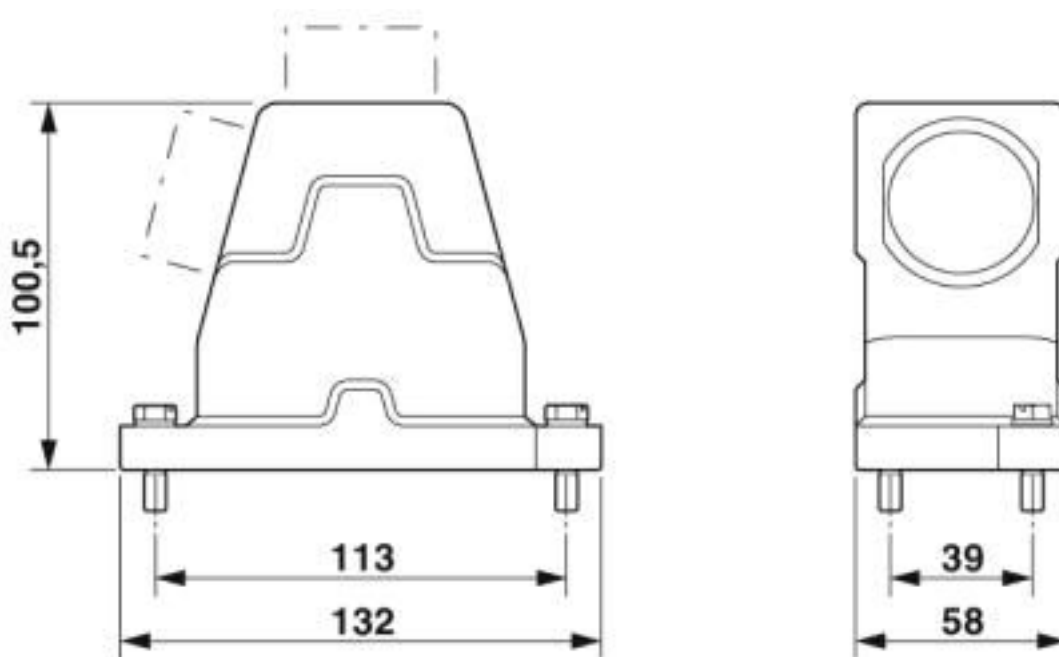

Housing - HC-HPR-B06-HHWH-1STM20-EM-BK - 1411878

Technical data

General

No. of cable outlets	1
Cable outlet	lateral
Screw connection	none
Type of the screw connection	1x M20
Protective cover	no
Housing material	Aluminum die-cast
Housing surface material	Powder-coated, black
Material of locking screw	Stainless steel
Assembly instructions	M6 locking screw, slotted hexagon head screw (SW10), tightening torque: 4 Nm

Environmental Product Compliance

China RoHS	Environmentally Friendly Use Period = 50 years
	For details about hazardous substances go to tab "Downloads", Category "Manufacturer's declaration"

Drawings

Dimensional drawing

Dimensional drawing

Classifications

eCl@ss

eCl@ss 10.0.1	27440202