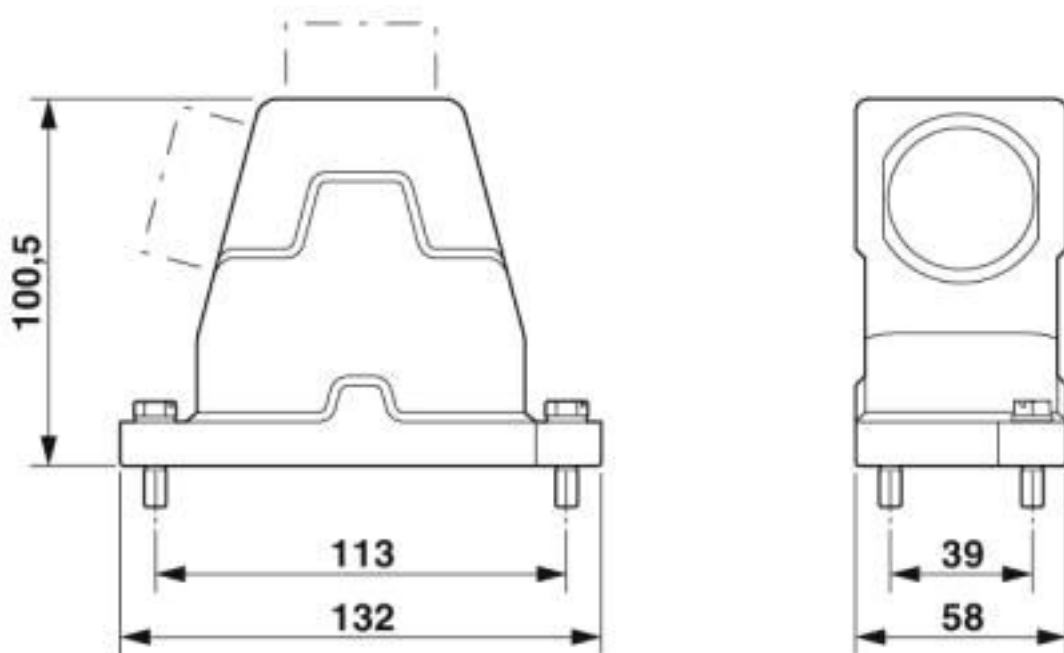

Housing - HC-HPR-B06-HHWH-1TTM20-EM-BK - 1411879

Technical data

General

No. of cable outlets	1
Cable outlet	straight
Screw connection	none
Type of the screw connection	1x M20
Protective cover	no
Housing material	Aluminum die-cast
Housing surface material	Powder-coated, black
Material of locking screw	Stainless steel
Assembly instructions	M6 locking screw, slotted hexagon head screw (SW10), tightening torque: 4 Nm

Environmental Product Compliance

China RoHS	Environmentally Friendly Use Period = 50 years
	For details about hazardous substances go to tab "Downloads", Category "Manufacturer's declaration"

Drawings

Dimensional drawing

Dimensional drawing

Classifications

eCl@ss

eCl@ss 10.0.1	27440202