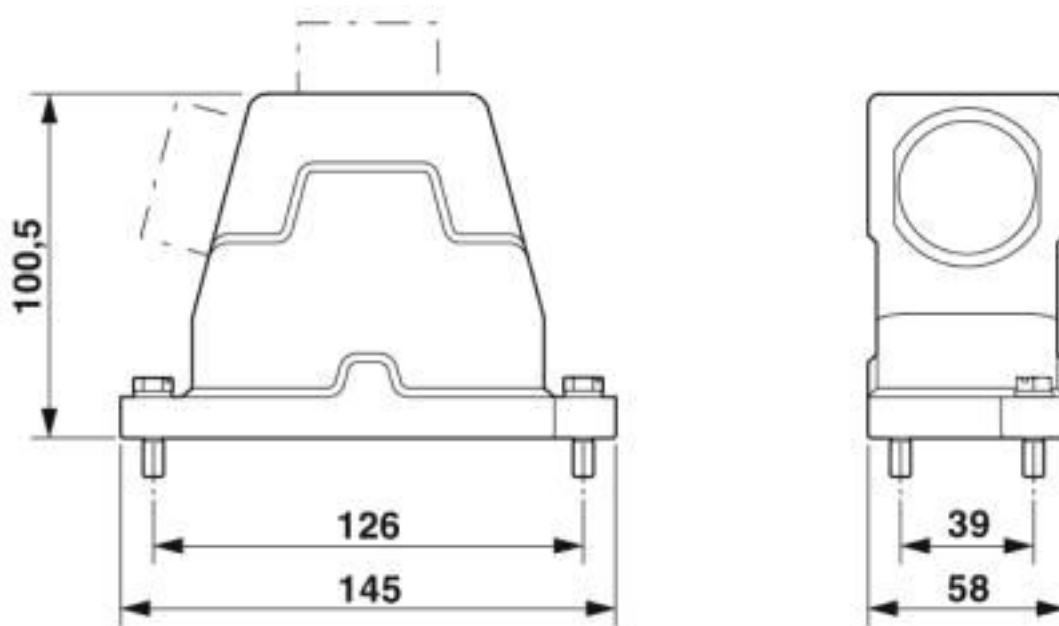

Housing - HC-HPR-B10-HHWH-1TTM25-EM-BK - 1411882

Technical data

General

No. of cable outlets	1
Cable outlet	straight
Screw connection	none
Type of the screw connection	1x M25
Protective cover	no
Housing material	Aluminum die-cast
Housing surface material	Powder-coated, black
Material of locking screw	Stainless steel
Assembly instructions	M6 locking screw, slotted hexagon head screw (SW10), tightening torque: 4 Nm

Environmental Product Compliance

China RoHS	Environmentally Friendly Use Period = 50 years
	For details about hazardous substances go to tab "Downloads", Category "Manufacturer's declaration"

Drawings

Dimensional drawing

Dimensional drawing

Classifications

eCl@ss

eCl@ss 10.0.1	27440202