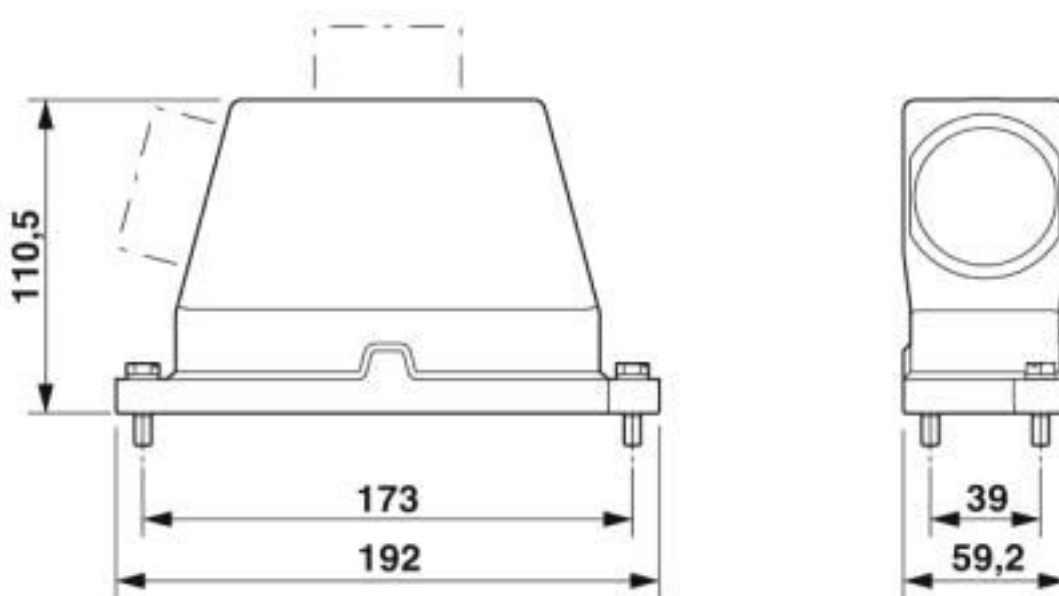

Housing - HC-HPR-B24-HHWH-1TTM32-EM-BK - 1411888

Technical data

General

No. of cable outlets	1
Cable outlet	straight
Screw connection	none
Type of the screw connection	1x M32
Protective cover	no
Housing material	Aluminum die-cast
Housing surface material	Powder-coated, black
Material of locking screw	Stainless steel
Assembly instructions	M6 locking screw, slotted hexagon head screw (SW10), tightening torque: 4 Nm

Environmental Product Compliance

China RoHS	Environmentally Friendly Use Period = 50 years
	For details about hazardous substances go to tab "Downloads", Category "Manufacturer's declaration"

Drawings

Dimensional drawing

Dimensional drawing

Classifications

eCl@ss

eCl@ss 10.0.1	27440202
eCl@ss 5.1	27261200