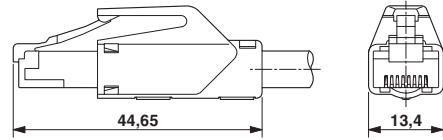

Assembled Ethernet cable, CAT5e, shielded, 2-pair, 26* AWG stranded (7-wire), RAL 5021 (water blue), RJ45 plug/IP20 to RJ45 plug/IP20, line, length: 12 m

RoHS

Ethernet

Key Commercial Data

Packing unit	1 pc
Minimum order quantity	50 pc
GTIN	 4 046356 948906
GTIN	4046356948906

Cable cross section

PUR ETHERNET 2x2 FLEX [93E]

Network cable - NBC-R4AC/12,0-93E/R4AC - 1412088

Circuit diagram

Dimensional drawing

Contact assignment of RJ45 plugs

RJ45 connector, IP20

Approvals