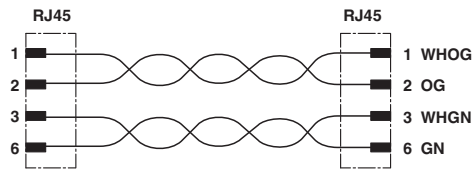

Assembled Ethernet cable, CAT5e, shielded, 2-pair, 26* AWG stranded (7-wire), RAL 5021 (water blue), RJ45 plug/IP20 to RJ45 plug/IP20, line, length: 12 m

RoHS

Ethernet

Key Commercial Data

Packing unit	1 pc
Minimum order quantity	50 pc
GTIN	 4 046356 948906
GTIN	4046356948906

Technical data

Environmental Product Compliance

China RoHS	Environmentally friendly use period: unlimited = EFUP-e
	No hazardous substances above threshold values

Drawings

Schematic diagram

Connector pin assignment plug RJ45

Cable cross section

PUR ETHERNET 2x2 FLEX [93E]

Network cable - NBC-R4AC/12,0-93E/R4AC - 1412088

Circuit diagram

Dimensional drawing

Contact assignment of RJ45 plugs

RJ45 connector, IP20

Approvals