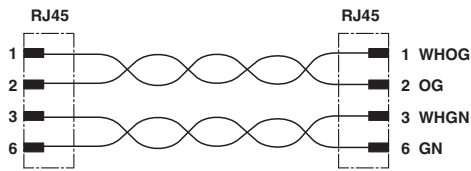

Assembled Ethernet cable, CAT5e, shielded, 2-pair, 26* AWG stranded (7-wire), RAL 5021 (water blue), RJ45 plug/IP20 to RJ45 plug/IP20, line, length: 40 m

RoHS

Ethernet

Key Commercial Data

Packing unit	1 pc
Minimum order quantity	50 pc
GTIN	 4 046356 948968
GTIN	4046356948968

Technical data

Environmental Product Compliance

China RoHS	Environmentally friendly use period: unlimited = EFUP-e
	No hazardous substances above threshold values

Drawings

Schematic diagram

Connector pin assignment plug RJ45

Cable cross section

PUR ETHERNET 2x2 FLEX [93E]

Network cable - NBC-R4AC/40,0-93E/R4AC - 1412094

Circuit diagram

Dimensional drawing

Contact assignment of RJ45 plugs

RJ45 connector, IP20

Approvals