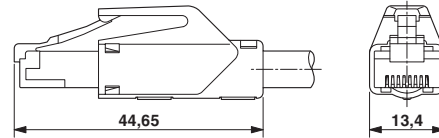

Assembled Ethernet cable, CAT5e, shielded, 2-pair, 26* AWG stranded (7-wire), RAL 5021 (water blue), RJ45 plug/IP20 to RJ45 plug/IP20, line, length: 40 m

RoHS

Ethernet

Key Commercial Data

Packing unit	1 pc
Minimum order quantity	50 pc
GTIN	 4 046356 948968
GTIN	4046356948968

Cable cross section

PUR ETHERNET 2x2 FLEX [93E]

Network cable - NBC-R4AC/40,0-93E/R4AC - 1412094

Circuit diagram

Dimensional drawing

Contact assignment of RJ45 plugs

RJ45 connector, IP20

Approvals