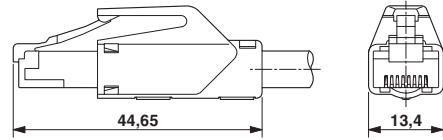

Assembled Ethernet cable, CAT5e, shielded, 2-pair, 26* AWG stranded (7-wire), RAL 5021 (water blue), RJ45 plug/IP20 to RJ45 plug/IP20, line, length: 7 m

RoHS

Ethernet

Key Commercial Data

Packing unit	1 pc
Minimum order quantity	50 pc
GTIN	 4 046356 949477
GTIN	4046356949477

Cable cross section

PUR ETHERNET 2x2 FLEX [93E]

Network cable - NBC-R4AC/7,0-93E/R4AC - 1412095

Circuit diagram

Dimensional drawing

Contact assignment of RJ45 plugs

RJ45 connector, IP20

Approvals