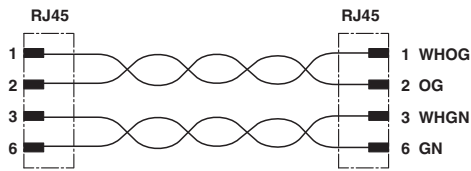

Assembled Ethernet cable, CAT5e, shielded, 2-pair, 26* AWG stranded (7-wire), RAL 5021 (water blue), RJ45 plug/IP20 to RJ45 plug/IP20, line, length: 7 m

RoHS

Ethernet

Key Commercial Data

Packing unit	1 pc
Minimum order quantity	50 pc
GTIN	 4 046356 949477
GTIN	4046356949477

Technical data

Environmental Product Compliance

China RoHS	Environmentally friendly use period: unlimited = EFUP-e
	No hazardous substances above threshold values

Drawings

Schematic diagram

Connector pin assignment plug RJ45

Cable cross section

PUR ETHERNET 2x2 FLEX [93E]

Network cable - NBC-R4AC/7,0-93E/R4AC - 1412095

Circuit diagram

Dimensional drawing

Contact assignment of RJ45 plugs

RJ45 connector, IP20

Approvals