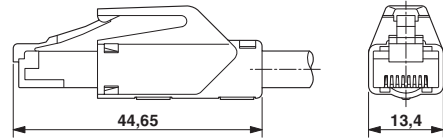

Cable cross section

PUR ETHERNET 2x2 FLEX [93E]

Network cable - NBC-R4AC/0,5-93E/R4AC - 1412117

Circuit diagram

Dimensional drawing

Contact assignment of RJ45 plugs

RJ45 connector, IP20

Approvals