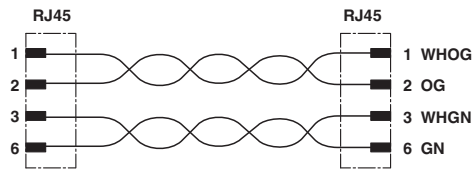

Assembled Ethernet cable, CAT5e, shielded, 2-pair, 26* AWG stranded (7-wire), RAL 5021 (water blue), RJ45 plug/IP20 to RJ45 plug/IP20, line, length: 0.5 m

RoHS

Ethernet

Key Commercial Data

Packing unit	1 pc
Minimum order quantity	50 pc
GTIN	 4 046356 949446
GTIN	4046356949446

Technical data

Environmental Product Compliance

China RoHS	Environmentally friendly use period: unlimited = EFUP-e
	No hazardous substances above threshold values

Drawings

Schematic diagram

Connector pin assignment plug RJ45

Cable cross section

PUR ETHERNET 2x2 FLEX [93E]

Network cable - NBC-R4AC/0,5-93E/R4AC - 1412117

Circuit diagram

Dimensional drawing

Contact assignment of RJ45 plugs

RJ45 connector, IP20

Approvals