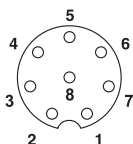

Network cable, degree of protection: IP20, number of positions: 6, color: black

Key Commercial Data

Packing unit	1 pc
Minimum order quantity	10 pc
GTIN	 4 055626 017457
GTIN	4055626017457

Technical data

Environmental Product Compliance

REACH SVHC	Lead 7439-92-1
China RoHS	Environmentally friendly use period: unlimited = EFUP-e
	No hazardous substances above threshold values

Drawings

Schematic diagram

Pin assignment M12 socket, 8-pos., A-coded, view female side

Dimensional drawing

M12 x 1 socket, straight, shielded

Network cable - NBC-M12FS/7,0-971/R4AQ VR - 1412807

Circuit diagram

Schematic diagram

Contact assignment of the M12 socket

Approvals

Approvals