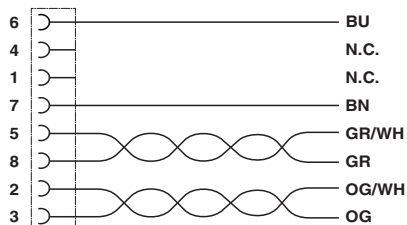

Network cable - NBC-M12FS/7,0-971/R4AQ VR - 1412807

Circuit diagram