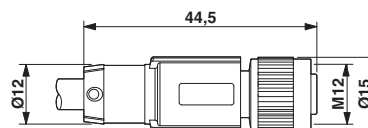

REACH SVHC	Lead 7439-92-1
China RoHS	Environmentally friendly use period: unlimited = EFUP-e
	No hazardous substances above threshold values

Drawings

Schematic diagram

Pin assignment M12 socket, 8-pos., A-coded, view female side

Dimensional drawing

M12 x 1 socket, straight, shielded

Network cable - NBC-M12FS/7,0-971/R4AQ VR - 1412807

Circuit diagram

Schematic diagram

Contact assignment of the M12 socket

Approvals

Approvals