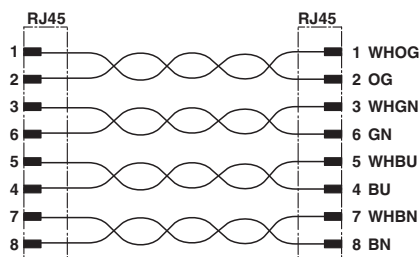

CAT5e patch cable, AWG: 24/7, PVC, RJ45 to RJ45, color: gray, length: 15 m

Key Commercial Data

Packing unit	1 pc
Minimum order quantity	100 pc
GTIN	
GTIN	4046356977944

Technical data

Environmental Product Compliance

China RoHS	Environmentally friendly use period: unlimited = EFUP-e
	No hazardous substances above threshold values

Drawings

Schematic diagram

Connector pin assignment plug RJ45

Circuit diagram

Contact assignment of RJ45 plugs

Network cable - NBC-R4AC/15,0-UTP GY/R4AC - 1412971

Approvals

Approvals

Approvals

EAC

Ex Approvals

Approval details

EAC		B.00767
-----	---	---------