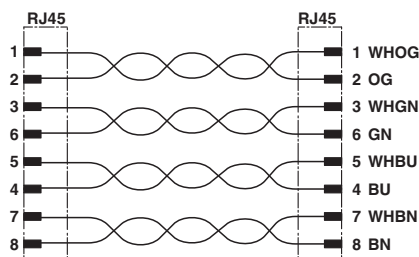

Network cable, degree of protection: IP20, number of positions: 8, 1 Gbps, CAT5, cable outlet: straight

RoHS

Key Commercial Data

Packing unit	1 pc
Minimum order quantity	100 pc
GTIN	 4 046356 977951
GTIN	4046356977951

Technical data

Environmental Product Compliance

China RoHS	Environmentally friendly use period: unlimited = EFUP-e
	No hazardous substances above threshold values

Drawings

Schematic diagram

Connector pin assignment plug RJ45

Circuit diagram

Contact assignment of RJ45 plugs

Network cable - NBC-R4AC/20,0-UTP GY/R4AC - 1412974

Approvals

Approvals

Approvals

EAC

Ex Approvals