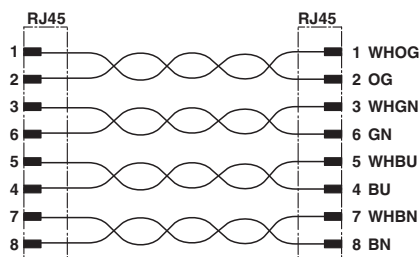

Network cable, degree of protection: IP20, number of positions: 8, 1 Gbps, CAT5, cable outlet: straight

RoHS

Key Commercial Data

Packing unit	1 pc
Minimum order quantity	100 pc
GTIN	 4 046356 985871
GTIN	4046356985871

Technical data

Environmental Product Compliance

China RoHS	Environmentally friendly use period: unlimited = EFUP-e
	No hazardous substances above threshold values

Drawings

Schematic diagram

Connector pin assignment plug RJ45

Circuit diagram

Contact assignment of RJ45 plugs

Network cable - NBC-R4AC/0,5-UTP GY/R4AC - 1413086

Approvals

Approvals

Approvals

EAC

Ex Approvals