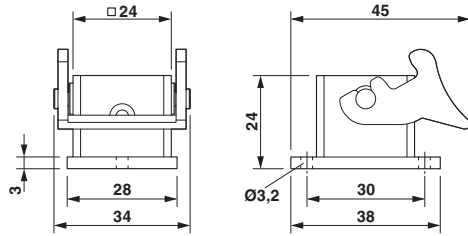

HEAVYCON D7 panel mounting base, with single locking latch, height: 24 mm, straight, PA, black

Key Commercial Data

Packing unit	10 pc
GTIN	
GTIN	4046356986755

Technical data

Dimensions

Height	24 mm
--------	-------

Ambient conditions

Degree of protection	IP54 / IP65 with sealing screw
Ambient temperature (operation)	-40 °C ... 125 °C

General

Note	for contact inserts HC-D7, D8, A3, A4, B5, HS2-D7
Type	D7
Degree of protection	IP54 / IP65 with sealing screw
Locking type	with single locking latch
Pg screw connection	none
Housing material	PA
Seal material	NBR
Ambient temperature (operation)	-40 °C ... 125 °C

Dimensional drawing

Dimensional drawing

Mounting cutout

Phoenix Contact 2018 © - all rights reserved
<http://www.phoenixcontact.com>

PHOENIX CONTACT GmbH & Co. KG
Flachsmarktstr. 8
32825 Blomberg
Germany
Tel. +49 5235 300
Fax +49 5235 3 41200
<http://www.phoenixcontact.com>