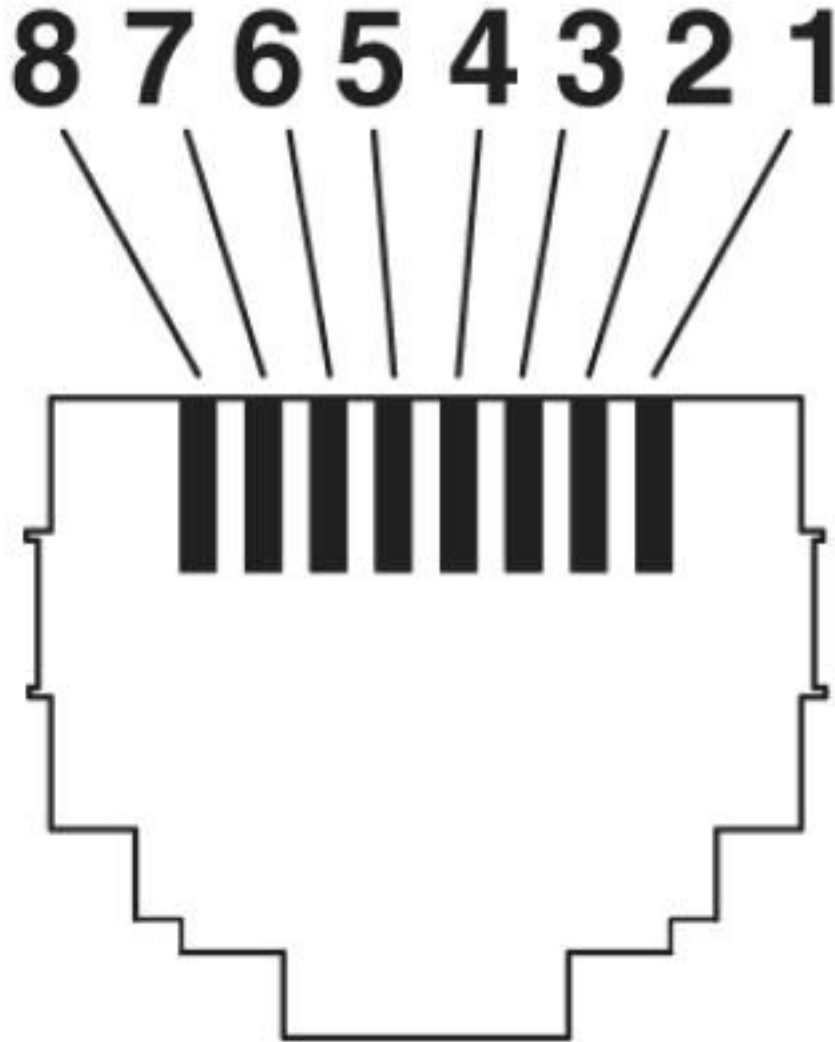

Connector pin assignment plug RJ45

Patch cable - NBC-R4AC1/20,0-94G/R4AC1-BU - 1413166

Schematic diagram