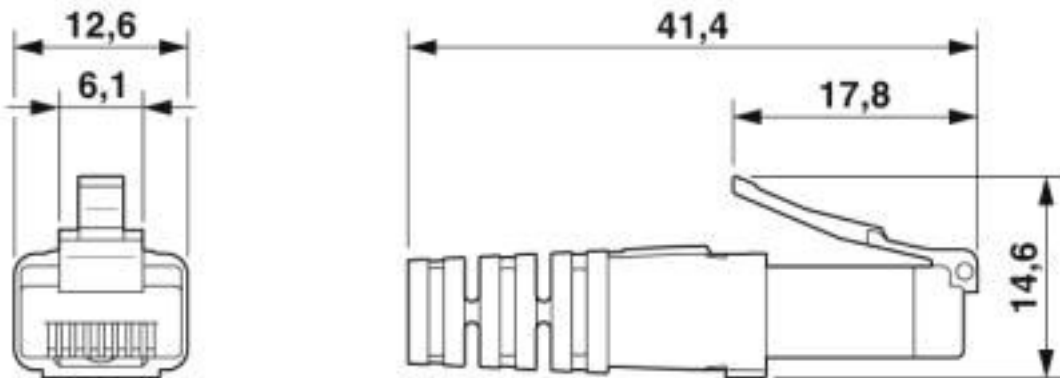

Patch cable - NBC-R4AC1/20,0-94G/R4AC1-BU - 1413166

Technical data

General

Conductor length	20.00 m
Nominal voltage U _N	48 V
Transmission characteristics (category)	CAT6 _A
Transmission speed	10 Gbps
Degree of protection	IP20
Insertion/withdrawal cycles	200

Environmental Product Compliance

China RoHS	Environmentally friendly use period: unlimited = EFUP-e
	No hazardous substances above threshold values

Drawings

Patch cable - NBC-R4AC1/20,0-94G/R4AC1-BU - 1413166

Schematic diagram

Connector pin assignment plug RJ45

Dimensional drawing

Patch cable - NBC-R4AC1/20,0-94G/R4AC1-BU - 1413166

Classifications

eCl@ss

eCl@ss 10.0.1	27060308
eCl@ss 4.0	27260700
eCl@ss 4.1	27260700
eCl@ss 5.0	27260700
eCl@ss 5.1	27260700
eCl@ss 6.0	27189200
eCl@ss 7.0	27060308
eCl@ss 8.0	27060308
eCl@ss 9.0	27060308