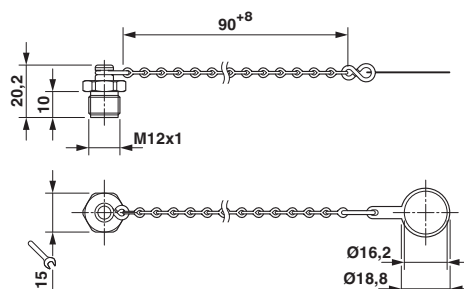

M12 sealing cap made of metal, with fixing chain for unused M12 socket plugs, including 16.0 mm fastening eye

Key Commercial Data

Packing unit	1 pc
GTIN	
GTIN	4055626070360

Technical data

Environmental Product Compliance

REACH SVHC	Lead 7439-92-1
China RoHS	Environmentally Friendly Use Period = 50
	For details about hazardous substances go to tab "Downloads", Category "Manufacturer's declaration"

Drawings

Dimensional drawing