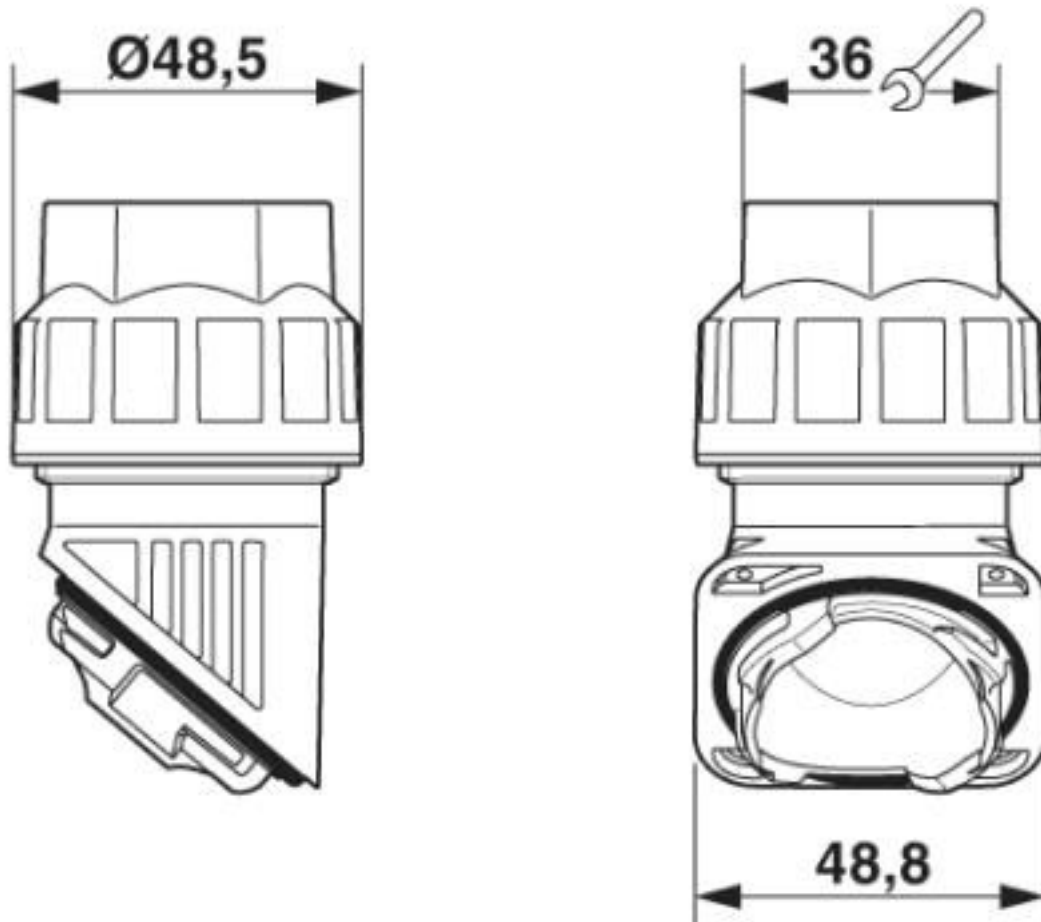

Cable gland - HC-B-GM8X6,5-M40-PLTBK - 1414646

Drawings

Dimensional drawing

Dimensional drawing

Classifications

eCl@ss

eCl@ss 10.0.1	27144432
eCl@ss 4.0	27140800
eCl@ss 4.1	27140800
eCl@ss 5.0	27149100
eCl@ss 5.1	27143400
eCl@ss 6.0	27149100
eCl@ss 7.0	27149109
eCl@ss 8.0	27149109
eCl@ss 9.0	27144432