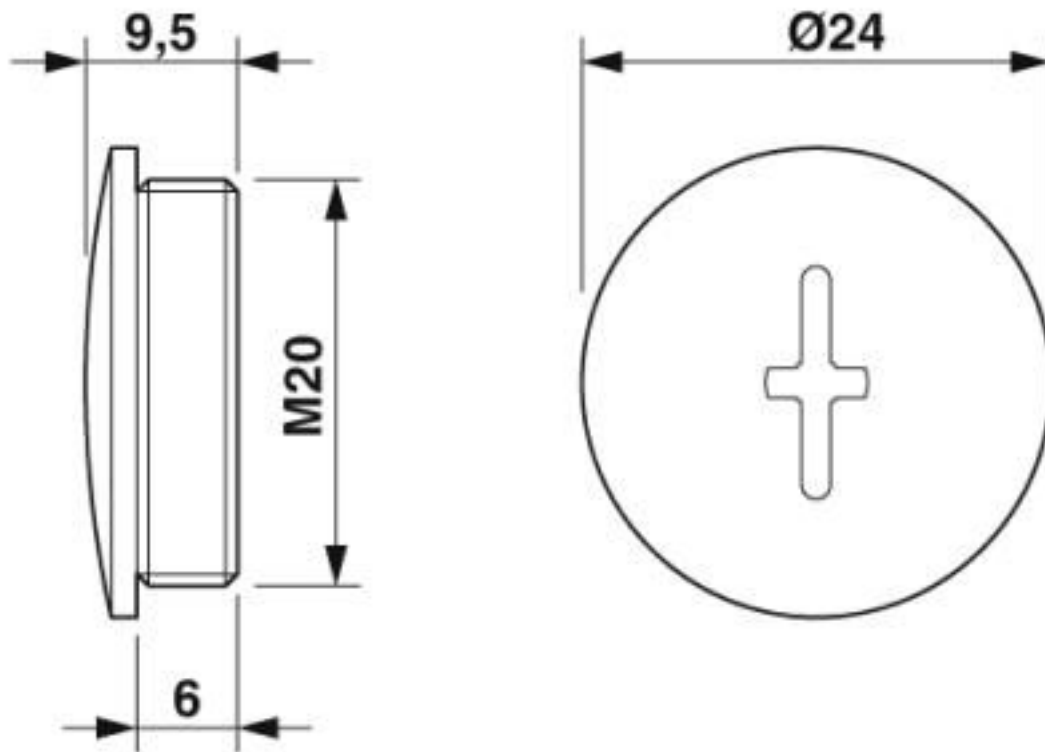

Screw plug - A-INSP-M20-65N-P-BK - 1415206

Technical data

Standards and Regulations

Halogen-free	yes

Environmental Product Compliance

China RoHS	Environmentally friendly use period: unlimited = EFUP-e
	No hazardous substances above threshold values

Drawings

Dimensional drawing

Classifications

eCl@ss

eCl@ss 10.0.1	23111190
eCl@ss 4.0	23111100
eCl@ss 4.1	23111100
eCl@ss 5.0	23111100
eCl@ss 5.1	23111100
eCl@ss 6.0	23111100
eCl@ss 7.0	23111190
eCl@ss 8.0	23111190