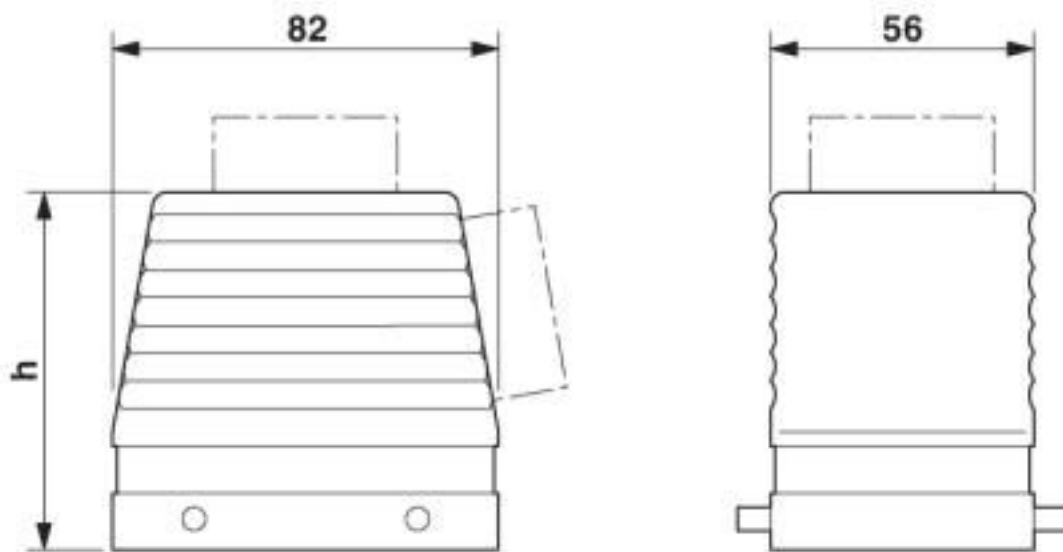

### Dimensions

Height	76 mm
Width	56 mm
Length	82 mm

### General

Note	For contact inserts HC-D25, A16/A32
Size	D50
Housing type	Sleeve housing
Locking type	for double locking latch
No. of cable outlets	1
Cable outlet	lateral
Screw connection	none
Type of the screw connection	1x Pg21
Housing material	Aluminum die-cast
Housing surface material	Powder-coated, gray

## Drawings

Dimensional drawing

Dimensional drawing