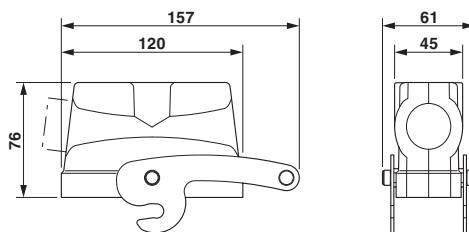

Key Commercial Data

Packing unit	10 pc
GTIN	 4 055626 128610
GTIN	4055626128610

Technical data

Environmental Product Compliance

China RoHS	Environmentally friendly use period: unlimited = EFUP-e
	No hazardous substances above threshold values

Drawings

Dimensional drawing

Dimensional drawing

Approvals

Approvals

Housing - HC-B 24-TMZ-H-O1STM40S - 1417871

Approvals

Approvals