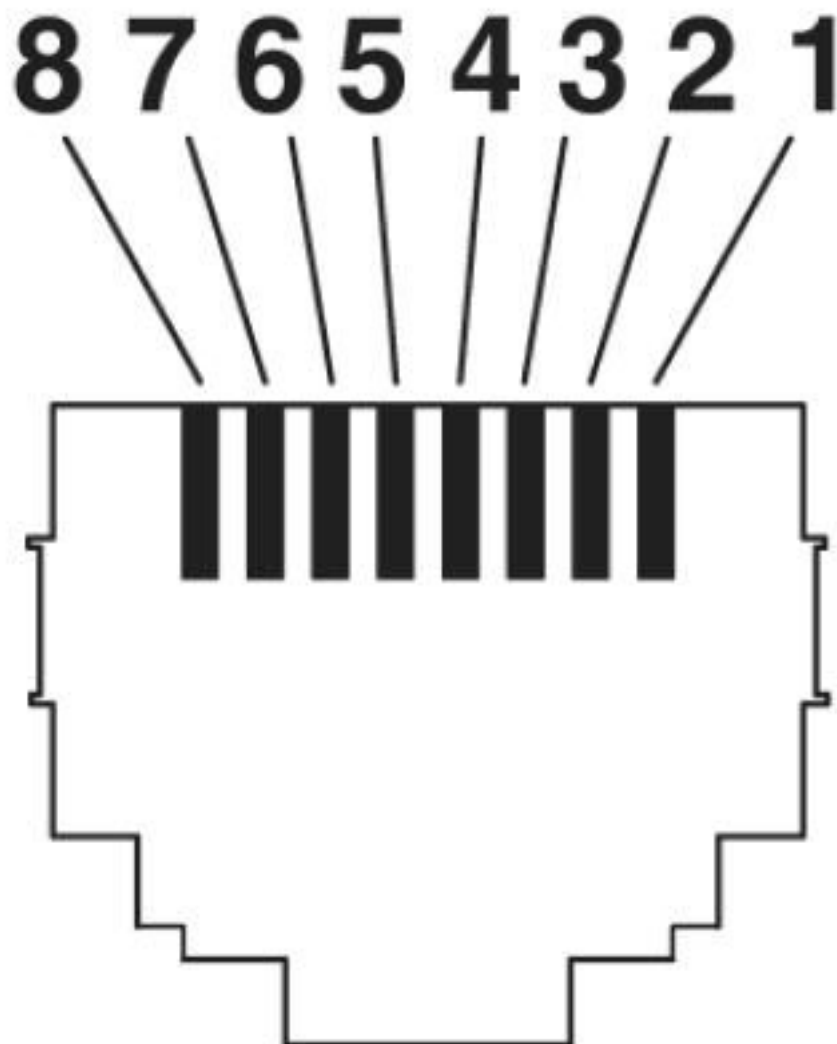

Patch cable - NBC-R4AC/100,0-93B/R4AC - 1420496

Schematic diagram