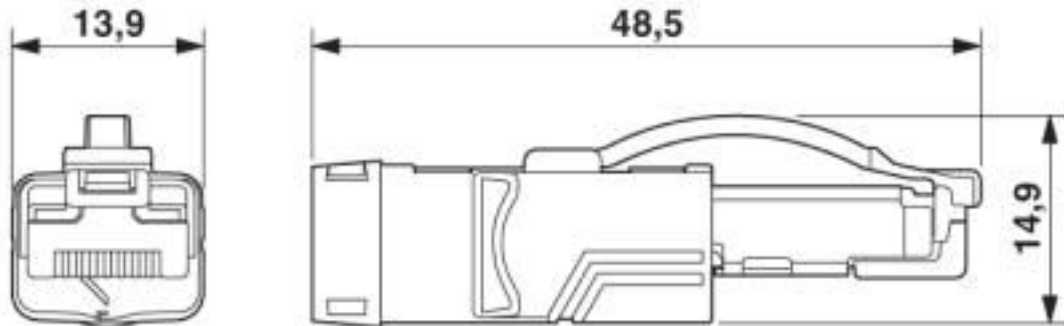

### Drawings

# Patch cable - NBC-R4AC/100,0-93B/R4AC - 1420496

Schematic diagram

Connector pin assignment plug RJ45

# Patch cable - NBC-R4AC/100,0-93B/R4AC - 1420496

Dimensional drawing

RJ45 connector, IP20

Circuit diagram

Contact assignment of RJ45 plugs