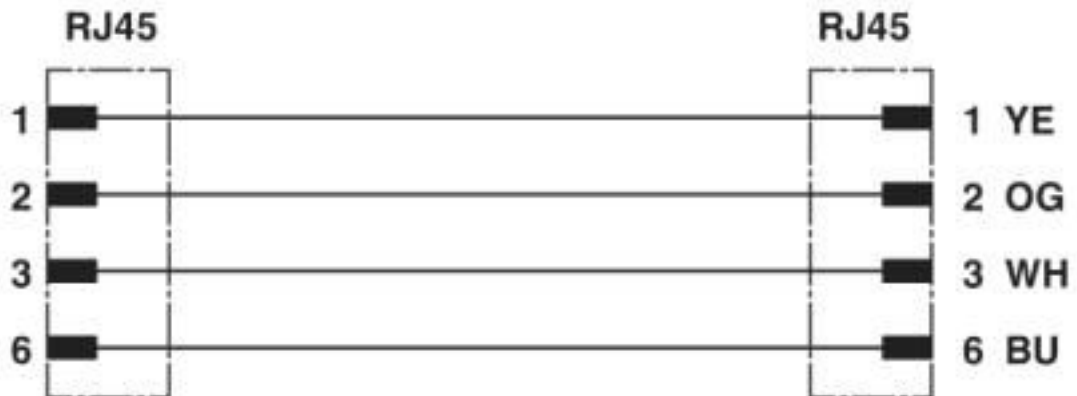

### Drawings

# Patch cable - NBC-R4AC/100,0-93B/R4AC - 1420496

Schematic diagram

Connector pin assignment plug RJ45

# Patch cable - NBC-R4AC/100,0-93B/R4AC - 1420496

Dimensional drawing

RJ45 connector, IP20

Circuit diagram

Contact assignment of RJ45 plugs