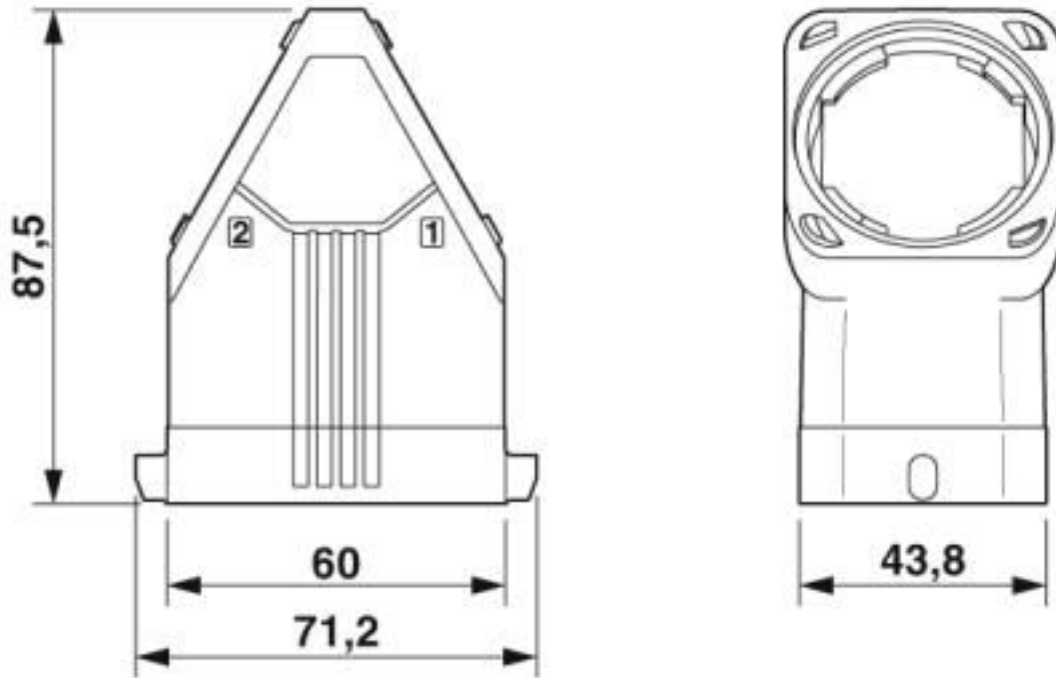

Housing - HC-EVO-B06-HHFS-2B-PL-BK - 1420930

Dimensional drawing

Dimensional drawing

Classifications

eCl@ss

eCl@ss 10.0.1	27440202
eCl@ss 5.1	27261200
eCl@ss 6.0	27261200
eCl@ss 7.0	27440202
eCl@ss 8.0	27440202
eCl@ss 9.0	27440202

ETIM

ETIM 5.0	EC000437
ETIM 6.0	EC000437
ETIM 7.0	EC000437

UNSPSC

UNSPSC 13.2	31261501
UNSPSC 18.0	31261501
UNSPSC 19.0	31261501
UNSPSC 20.0	31261501
UNSPSC 21.0	31261501