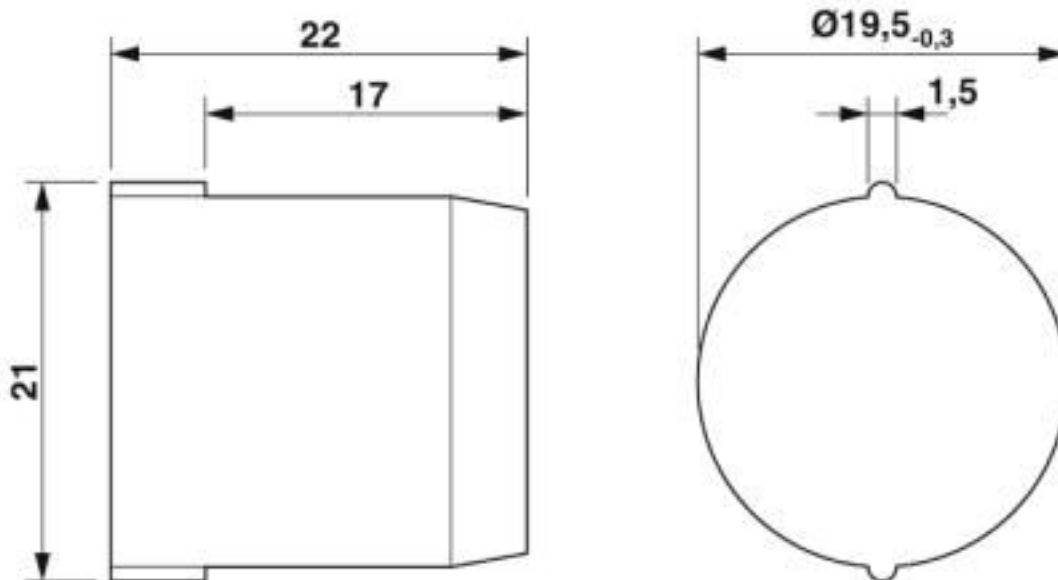

#### Dimensions

Length	22 mm
Outside diameter	19.5 mm

## Drawings

Dimensional drawing

Dimensional drawing