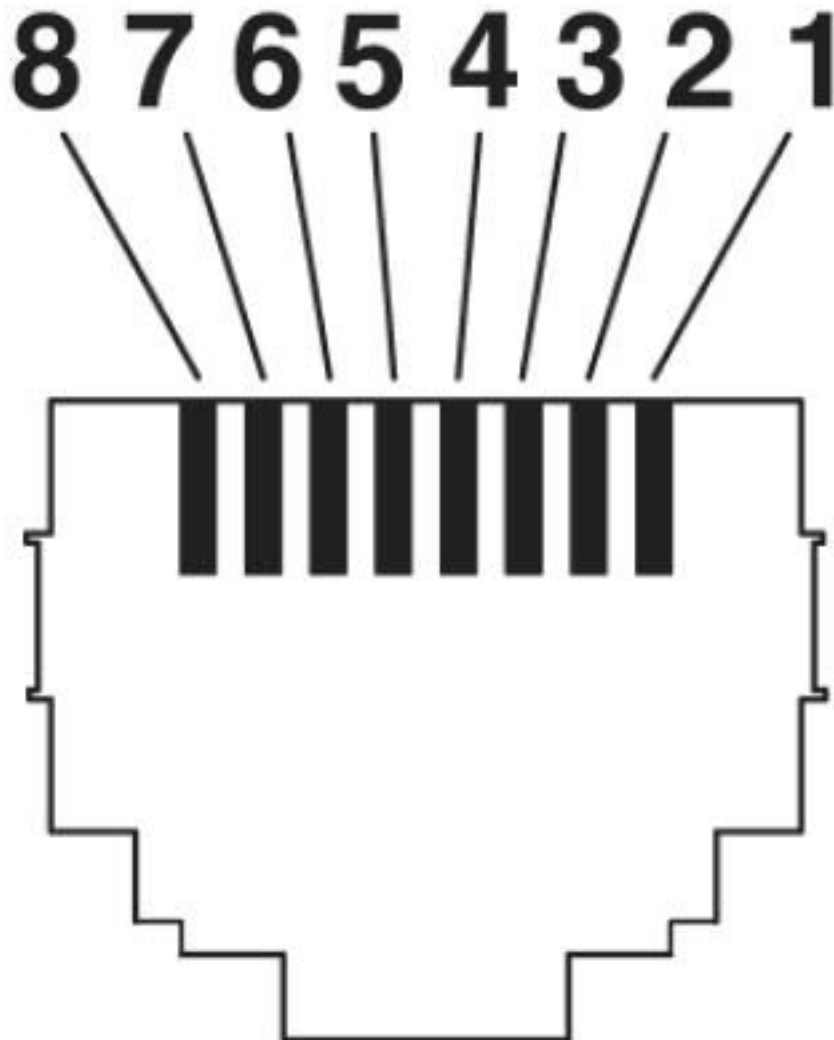

Patch cable - NBC-R4AC-10G/1,5-94F/R4AC-10G - 1422211

Technical data

Characteristics head 1

Type type, socket side	Plug, straight

Environmental Product Compliance

China RoHS	Environmentally friendly use period: unlimited = EFUP-e
	No hazardous substances above threshold values

Drawings

Schematic diagram