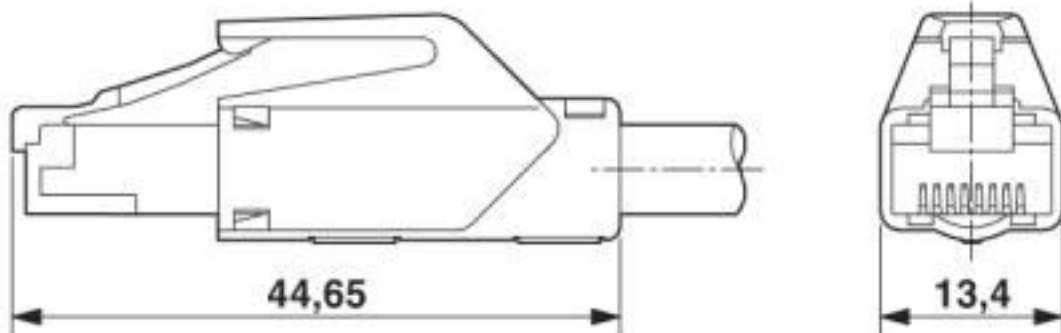

## Drawings

Schematic diagram

Connector pin assignment plug RJ45

# Patch cable - NBC-R4AC-10G/1,5-94F/R4AC-10G - 1422211

Dimensional drawing

RJ45 connector, IP20

Cable cross section

Ethernet 10 Gbit [94F]