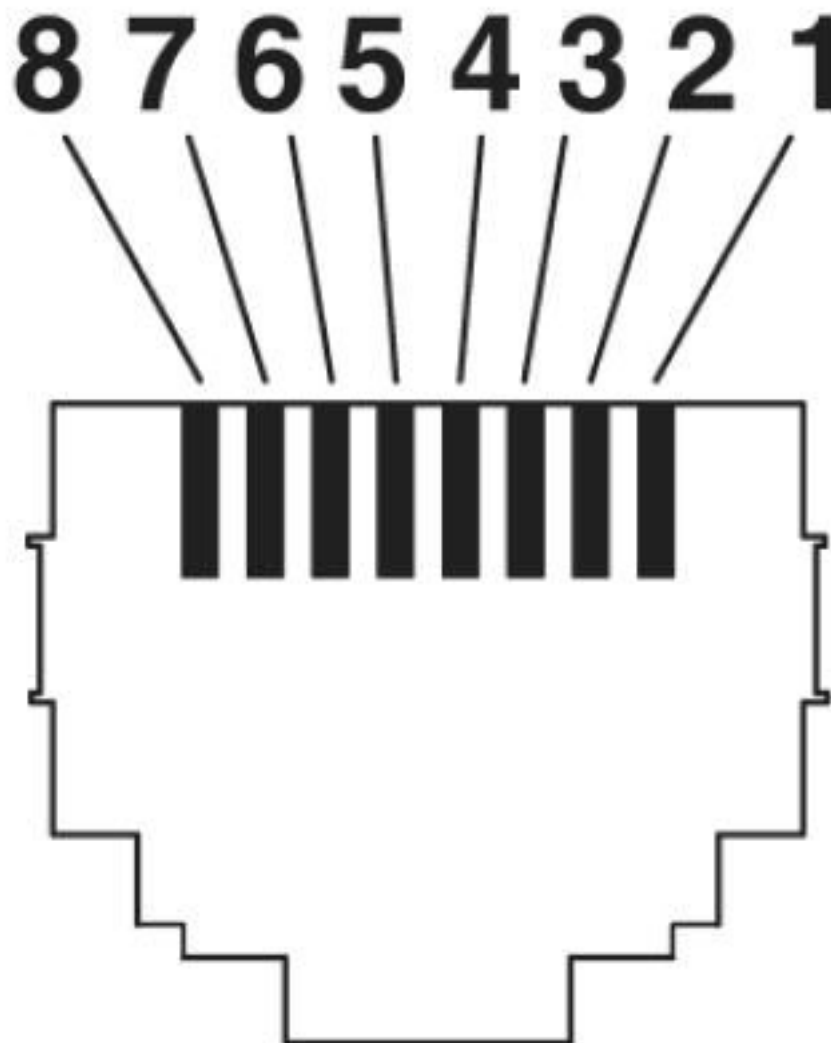

Characteristics head 1

Shielded	yes
Outer sheath, material	PUR
External sheath, color	water blue RAL 5021
Type type, plug side	Plug straight

Patch cable - NBC-R4AC-10G/7,5-94F/R4AC-10G - 1422212

Technical data

Characteristics head 1

Type type, socket side	Plug, straight
------------------------	----------------

Environmental Product Compliance

China RoHS	Environmentally friendly use period: unlimited = EFUP-e
	No hazardous substances above threshold values

Drawings

Schematic diagram

Connector pin assignment plug RJ45

Patch cable - NBC-R4AC-10G/7,5-94F/R4AC-10G - 1422212

Dimensional drawing

RJ45 connector, IP20

Cable cross section

Ethernet 10 Gbit [94F]