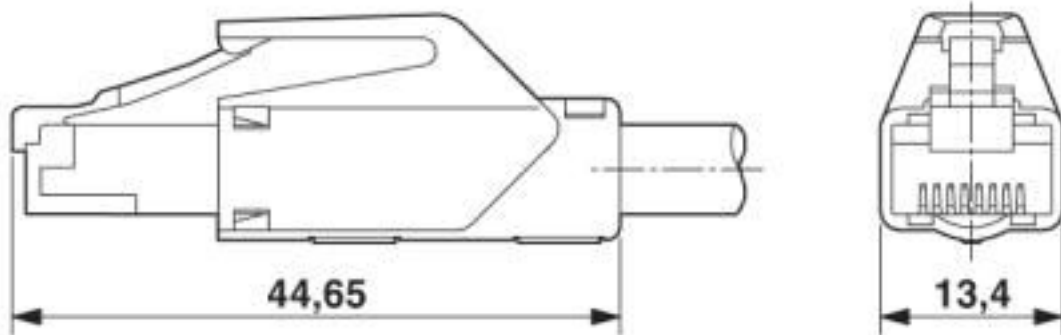

Characteristics head 1

Shielded	yes
Outer sheath, material	PUR
External sheath, color	water blue RAL 5021
Type type, plug side	Plug straight

Patch cable - NBC-R4AC-10G/7,5-94F/R4AC-10G - 1422212

Technical data

Drawings

Schematic diagram

Connector pin assignment plug RJ45

Patch cable - NBC-R4AC-10G/7,5-94F/R4AC-10G - 1422212

Dimensional drawing

RJ45 connector, IP20

Cable cross section

Ethernet 10 Gbit [94F]