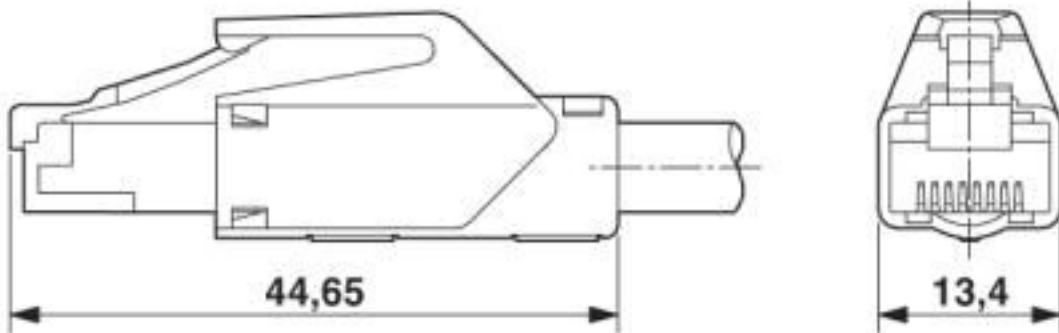

Network cable - NBC-R4AC/45,0-93E/R4AC - 1422639

Dimensional drawing

RJ45 connector, IP20