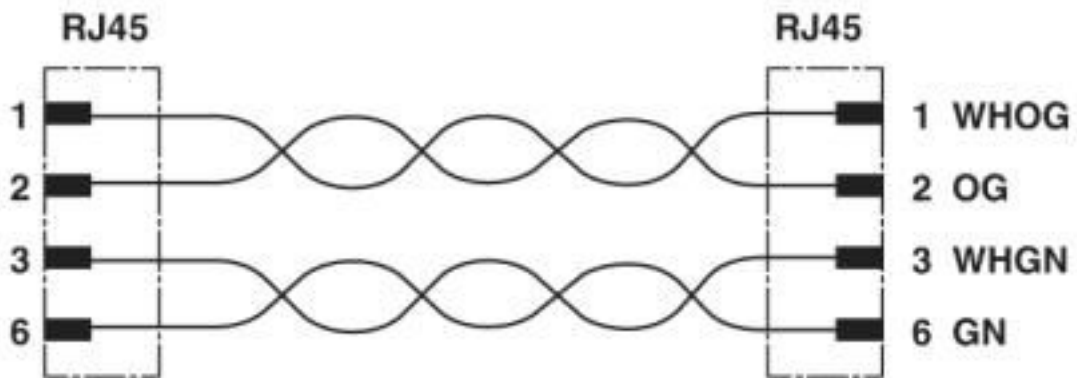

### Drawings

## Network cable - NBC-R4AC/45,0-93E/R4AC - 1422639

Schematic diagram

Connector pin assignment plug RJ45

# Network cable - NBC-R4AC/45,0-93E/R4AC - 1422639

Dimensional drawing

RJ45 connector, IP20

Circuit diagram

Contact assignment of RJ45 plugs