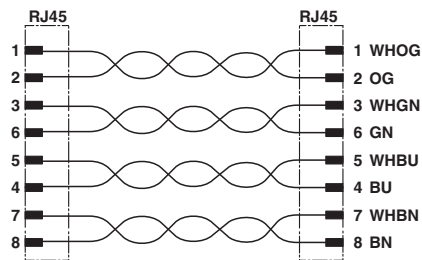

Assembled Ethernet cable, shielded, 4-pair, 26 AWG stranded (7-wire), RAL 5021 (water blue), RJ45 connector/IP20 to RJ45 connector/IP20, line, length: 1.75 m

Key Commercial Data

Packing unit	1 pc
GTIN	 4 055626 343198
GTIN	4055626343198

Technical data

Environmental Product Compliance

China RoHS	Environmentally friendly use period: unlimited = EFUP-e
	No hazardous substances above threshold values

Drawings

Schematic diagram

Dimensional drawing

RJ45 connector, IP20

Connector pin assignment plug RJ45

Network cable - NBC-R4AC/1,75-94Z/R4AC - 1423433

Circuit diagram

Contact assignment of RJ45 plugs

Phoenix Contact 2018 © - all rights reserved
<http://www.phoenixcontact.com>