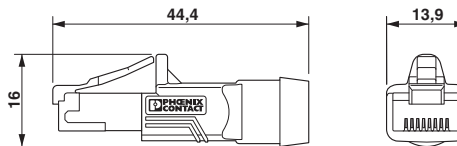

Assembled Ethernet cable, shielded, 4-pair, 26 AWG stranded (7-wire), RAL 5021 (water blue), RJ45 connector/IP20 to RJ45 connector/IP20, line, length: 1.75 m

Key Commercial Data

Packing unit	1 pc
GTIN	 4 055626 343198
GTIN	4055626343198

Technical data

Environmental Product Compliance

China RoHS	Environmentally friendly use period: unlimited = EFUP-e
	No hazardous substances above threshold values

Drawings

Schematic diagram

Dimensional drawing