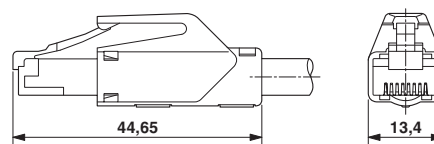

Network cable, number of positions: 4, CAT5

Key Commercial Data

Packing unit	1 pc
GTIN	 4 055626 345147
GTIN	4055626345147

Technical data

Environmental Product Compliance

REACH SVHC	Lead 7439-92-1
China RoHS	Environmentally Friendly Use Period = 50
	For details about hazardous substances go to tab "Downloads", Category "Manufacturer's declaration"

Drawings

Dimensional drawing

Dimensional drawing

Housing cutout for M16 fastening thread, mounting panel with feed-through hole (alternatively with surface as protection against rotation)

Phoenix Contact 2018 © - all rights reserved
<http://www.phoenixcontact.com>