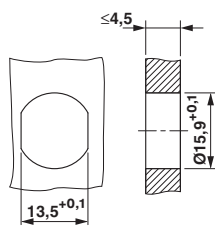

Network cable, number of positions: 4, CAT5

Key Commercial Data

Packing unit	1 pc
GTIN	 4 055626 345147
GTIN	4055626345147

Technical data

Environmental Product Compliance

REACH SVHC	Lead 7439-92-1
China RoHS	Environmentally Friendly Use Period = 50
	For details about hazardous substances go to tab "Downloads", Category "Manufacturer's declaration"

Drawings

Dimensional drawing

Dimensional drawing

Housing cutout for M16 fastening thread, mounting panel with feed-through hole (alternatively with surface as protection against rotation)

Phoenix Contact 2018 © - all rights reserved
<http://www.phoenixcontact.com>