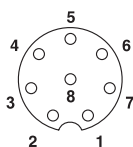

Flush-type connector, Universal, 8-position, Socket, straight, M12-SPEEDCON, A-coded, Front mounting, M16 x 1.5, Individual wires, cable length: 1.2 m

Your advantages

- ✓ Pre-assembled with litz wires for immediate use
- ✓ Customer-specific assemblies and litz wire lengths available
- ✓ Sealed on the litz wire side for optimum leak-tightness
- ✓ All standard pin assignments and codings for signal, data, and power transmission with a uniform design-in design
- ✓ For high transmission safety: shield connection to the housing with optional EMC nut
- ✓ SPEEDCON fast locking system reduces cabling times

Drawings

Flush-type connector - SACC-E-FS-8CON-M16/1,2 SCO - 1423799

Dimensional drawing

Housing cutout for M16 fastening thread, mounting panel with thread

Dimensional drawing

Housing cutout for M16 fastening thread, mounting panel with feed-through hole (alternatively with surface as protection against rotation)

Schematic diagram

Pin assignment M12 socket, 8-pos., A-coded, view female side

Dimensional drawing

M12 flush-type socket

Circuit diagram

Contact assignment of the M12 socket

X-ON Electronics

Largest Supplier of Electrical and Electronic Components