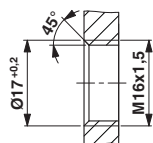

Flush-type connector, Universal, 8-position, Socket, straight, M12-SPEEDCON, A-coded, Front mounting, M16 x 1.5, Individual wires, cable length: 1.2 m

Your advantages

- ✓ Pre-assembled with litz wires for immediate use
- ✓ Customer-specific assemblies and litz wire lengths available
- ✓ Sealed on the litz wire side for optimum leak-tightness
- ✓ All standard pin assignments and codings for signal, data, and power transmission with a uniform design-in design
- ✓ For high transmission safety: shield connection to the housing with optional EMC nut
- ✓ SPEEDCON fast locking system reduces cabling times

Key Commercial Data

Packing unit	1 pc
Minimum order quantity	50 pc
GTIN	
GTIN	4055626356358

Technical data

Environmental Product Compliance

REACH SVHC	Lead 7439-92-1
China RoHS	Environmentally Friendly Use Period = 50
	For details about hazardous substances go to tab "Downloads", Category "Manufacturer's declaration"

Drawings

Flush-type connector - SACC-E-FS-8CON-M16/1,2 SCO - 1423799

Dimensional drawing

Housing cutout for M16 fastening thread, mounting panel with thread

Dimensional drawing

Housing cutout for M16 fastening thread, mounting panel with feed-through hole (alternatively with surface as protection against rotation)

Schematic diagram

Pin assignment M12 socket, 8-pos., A-coded, view female side

Dimensional drawing

M12 flush-type socket

Circuit diagram

Contact assignment of the M12 socket

X-ON Electronics

Largest Supplier of Electrical and Electronic Components