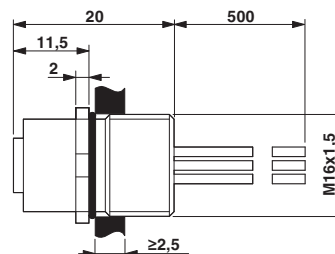

Drawings

Flush-type connector - SACC-E-FS-8CON-M16/1,2 SCO - 1423799

Dimensional drawing

Housing cutout for M16 fastening thread, mounting panel with thread

Dimensional drawing

Housing cutout for M16 fastening thread, mounting panel with feed-through hole (alternatively with surface as protection against rotation)

Schematic diagram

Pin assignment M12 socket, 8-pos., A-coded, view female side

Dimensional drawing

M12 flush-type socket

Circuit diagram

Contact assignment of the M12 socket

X-ON Electronics

Largest Supplier of Electrical and Electronic Components