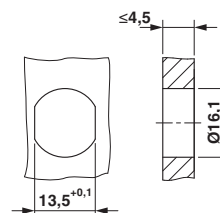

Flush-type connector, Universal, 8-position, Socket, straight, M12-SPEEDCON, A-coded, Front mounting, M16 x 1.5, Individual wires, cable length: 1.2 m

Your advantages

- ✓ Pre-assembled with litz wires for immediate use
- ✓ Customer-specific assemblies and litz wire lengths available
- ✓ Sealed on the litz wire side for optimum leak-tightness
- ✓ All standard pin assignments and codings for signal, data, and power transmission with a uniform design-in design
- ✓ For high transmission safety: shield connection to the housing with optional EMC nut
- ✓ SPEEDCON fast locking system reduces cabling times

Key Commercial Data

Packing unit	1 pc
Minimum order quantity	50 pc
GTIN	
GTIN	4055626356358

Technical data

Environmental Product Compliance

REACH SVHC	Lead 7439-92-1
China RoHS	Environmentally Friendly Use Period = 50
	For details about hazardous substances go to tab "Downloads", Category "Manufacturer's declaration"

Drawings

Flush-type connector - SACC-E-FS-8CON-M16/1,2 SCO - 1423799

Dimensional drawing

Housing cutout for M16 fastening thread, mounting panel with thread

Dimensional drawing

Housing cutout for M16 fastening thread, mounting panel with feed-through hole (alternatively with surface as protection against rotation)

Schematic diagram

Pin assignment M12 socket, 8-pos., A-coded, view female side

Dimensional drawing

M12 flush-type socket

Circuit diagram

Contact assignment of the M12 socket

X-ON Electronics

Largest Supplier of Electrical and Electronic Components