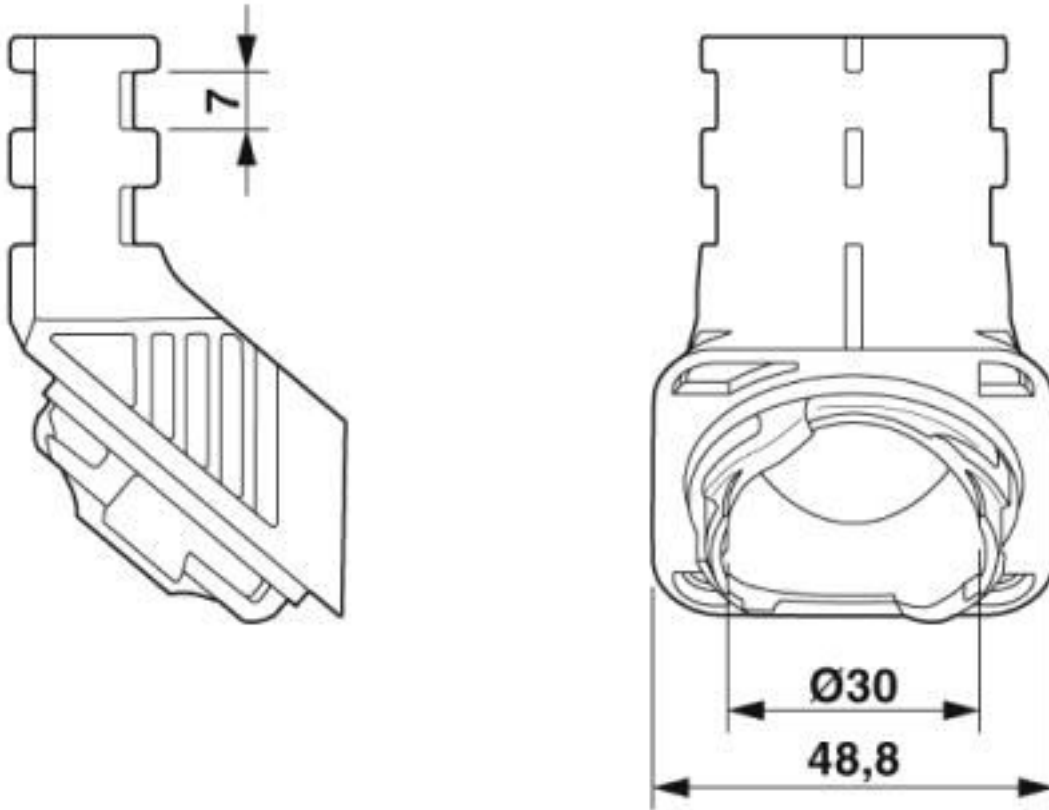

Strain relief, type: B6 - B24

Key Commercial Data

Packing unit	1 pc
GTIN	
GTIN	4055626370804

Technical data

General

Material	PA
Color	black

Environmental Product Compliance

China RoHS	Environmentally friendly use period: unlimited = EFUP-e
	No hazardous substances above threshold values

Drawings

Strain relief - HC-B-SG-PL-BK - 1424343

Dimensional drawing

Dimensional drawing

Classifications

eCl@ss

eCl@ss 10.0.1	27440192
eCl@ss 5.1	27143424
eCl@ss 6.0	27143424
eCl@ss 7.0	27440209
eCl@ss 9.0	27440192