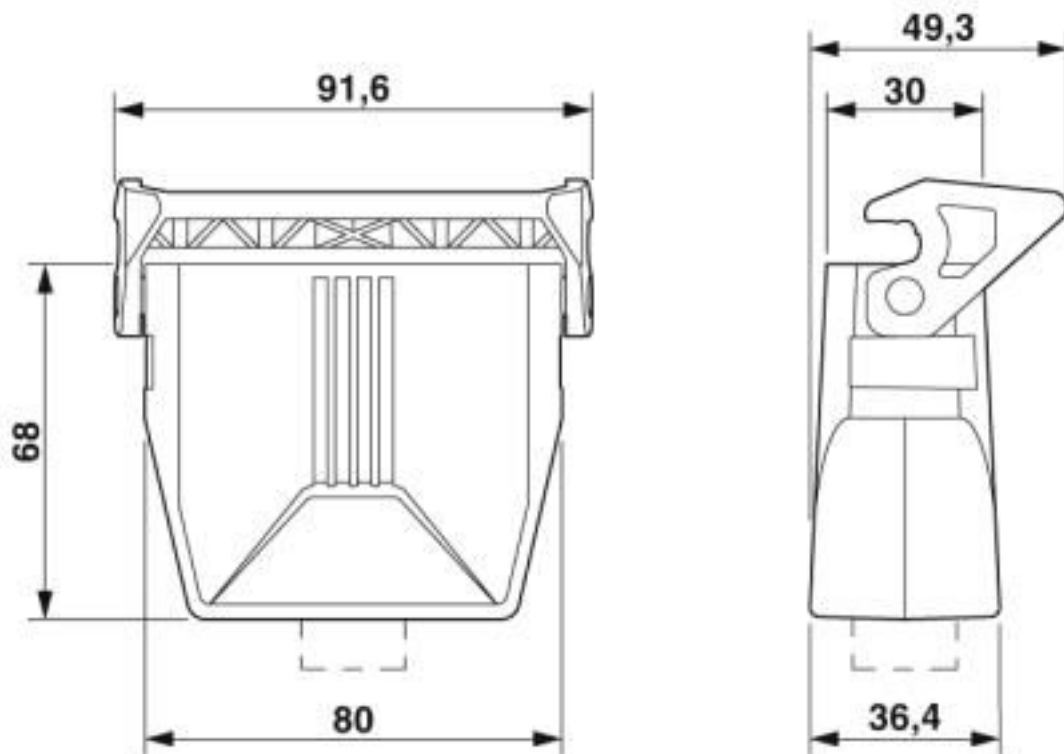

Housing - HC-STA-D25-CHWS-1TTM25-EL-AL - 1424387

Technical data

General

Housing material	Die-cast aluminum, salt water resistant
Housing surface material	uncoated
Material lock	PA
Flammability rating according to UL 94	V0 (Interlock)

Environmental Product Compliance

China RoHS	Environmentally Friendly Use Period = 50 years
	For details about hazardous substances go to tab "Downloads", Category "Manufacturer's declaration"

Drawings

Dimensional drawing

Dimensional drawing

Classifications

eCl@ss

eCl@ss 10.0.1	27440202
eCl@ss 5.1	27261200
eCl@ss 6.0	27261200