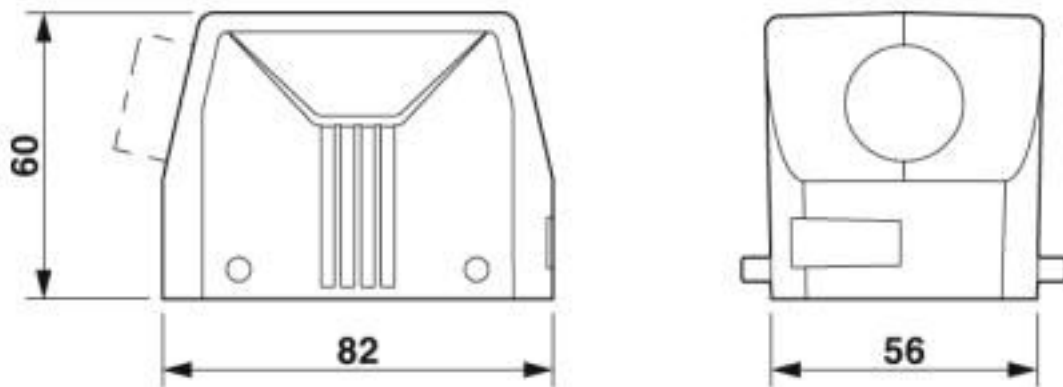

Sleeve housing D50, for double locking latch, material: Die-cast aluminum, salt water resistant, cable outlets: 1, lateral, height: 60 mm, cable gland: none, support sleeve: no, 1x M25, Standard

Key Commercial Data

Packing unit	1 pc
GTIN	
GTIN	4055626371429

Technical data

Dimensions

Height	60 mm
Width	56 mm
Length	82 mm

Ambient conditions

Degree of protection (IP)	IP66
	IP67
Ambient temperature (operation)	-40 °C ... 125 °C

General

Size	D50
Housing type	Sleeve housing
Color	gray aluminum
Locking type	for double locking latch
No. of cable outlets	1
Cable outlet	lateral
Screw connection	none
Type of the screw connection	1x M25
Housing material	Die-cast aluminum, salt water resistant

Drawings

Dimensional drawing

Dimensional drawing

Classifications

eCl@ss

eCl@ss 10.0.1	27440202
eCl@ss 5.1	27261200
eCl@ss 6.0	27261200
eCl@ss 7.0	27440202
eCl@ss 8.0	27440202
eCl@ss 9.0	27440202

ETIM

ETIM 5.0	EC000437
ETIM 6.0	EC000437
ETIM 7.0	EC000437