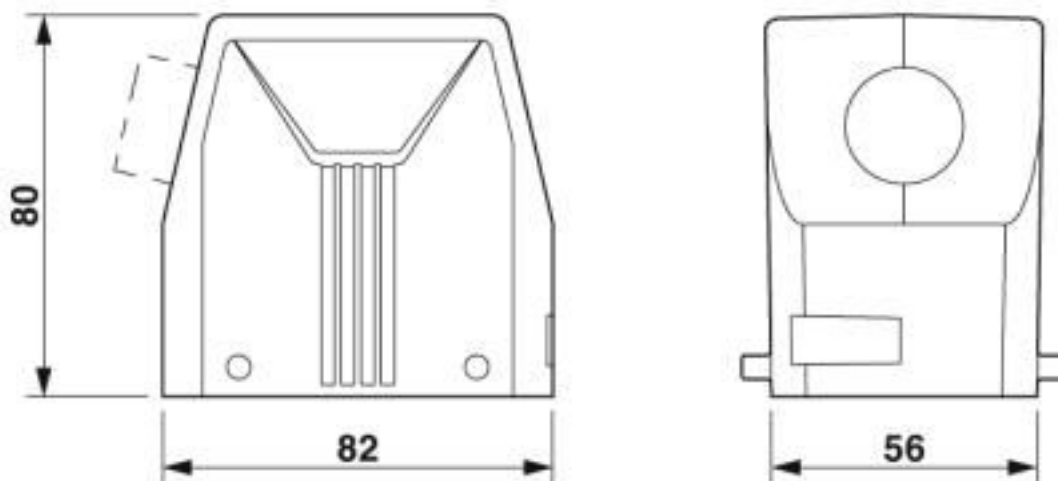

Housing - HC-STA-D50-HHFD-1STM32-EL-AL - 1424404

Technical data

General

Housing surface material	uncoated

Environmental Product Compliance

China RoHS	Environmentally Friendly Use Period = 50 years
	For details about hazardous substances go to tab "Downloads", Category "Manufacturer's declaration"

Drawings

Dimensional drawing

Dimensional drawing

Classifications

eCl@ss

eCl@ss 10.0.1	27440202
eCl@ss 5.1	27261200
eCl@ss 6.0	27261200
eCl@ss 7.0	27440202
eCl@ss 8.0	27440202
eCl@ss 9.0	27440202

ETIM

ETIM 5.0	EC000437
ETIM 6.0	EC000437
ETIM 7.0	EC000437

Approvals

Approvals