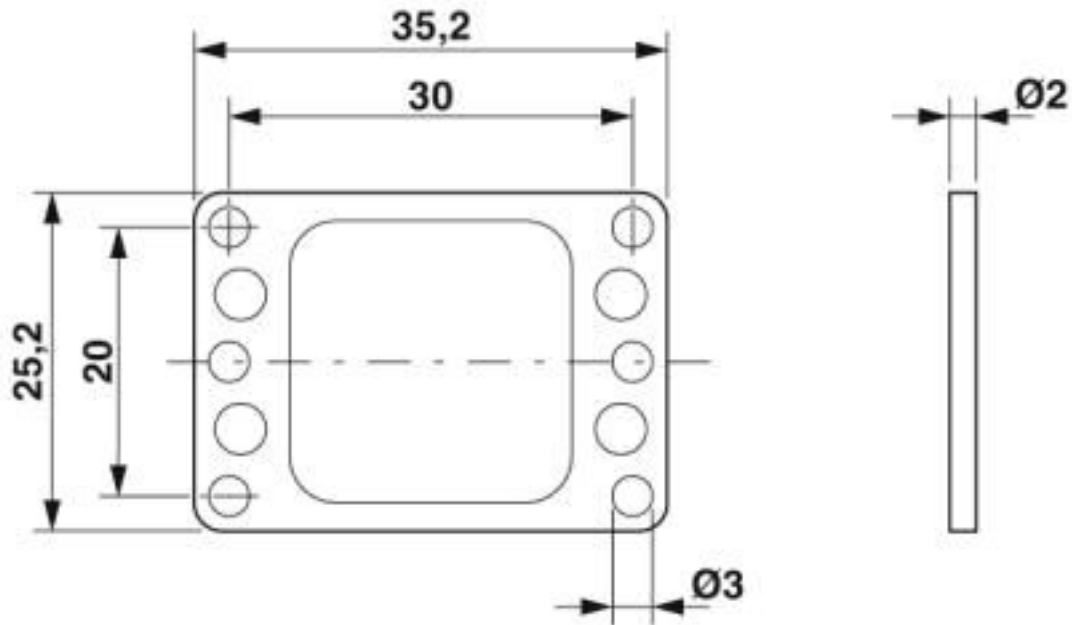

Seal - HC-D07-SG-RBK - 1424441

Dimensional drawing

Dimensional drawing

Classifications

eCl@ss

eCl@ss 10.0.1	23071590
eCl@ss 5.1	27181006
eCl@ss 6.0	23071500
eCl@ss 7.0	23071590
eCl@ss 8.0	23071590
eCl@ss 9.0	23071590

ETIM

ETIM 5.0	EC001181
ETIM 6.0	EC001181
ETIM 7.0	EC001181

Approvals

Approvals

Approvals

EAC