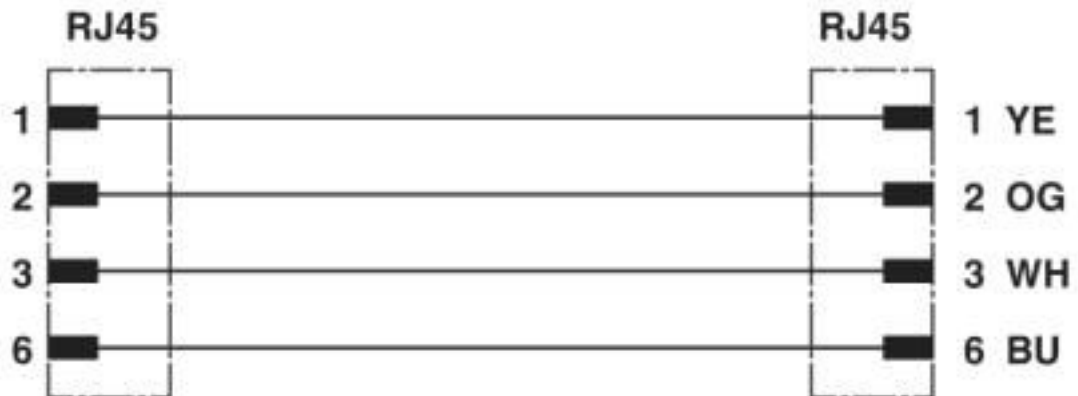

Technical data

Environmental Product Compliance

China RoHS	Environmentally friendly use period: unlimited = EFUP-e
	No hazardous substances above threshold values

Drawings

Patch cable - NBC-R4AC/1,5-93B/R4AC - 1424815

Schematic diagram

Connector pin assignment plug RJ45

Patch cable - NBC-R4AC/1,5-93B/R4AC - 1424815

Dimensional drawing

RJ45 connector, IP20

Circuit diagram

Contact assignment of RJ45 plugs

Patch cable - NBC-R4AC/1,5-93B/R4AC - 1424815