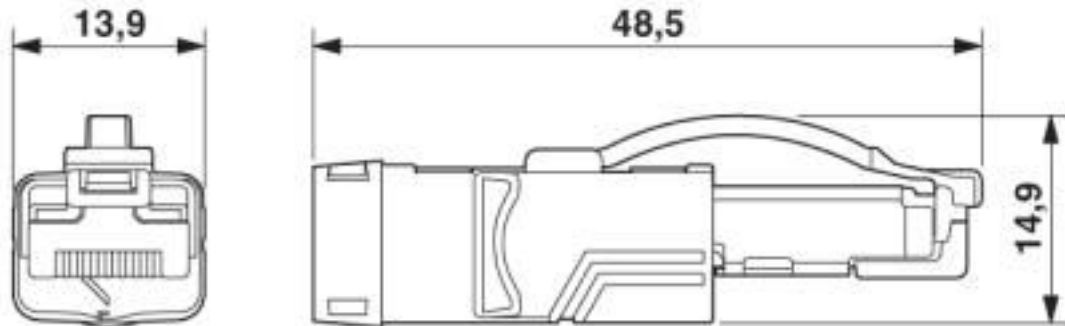

Technical data

Environmental Product Compliance

China RoHS	Environmentally friendly use period: unlimited = EFUP-e
	No hazardous substances above threshold values

Drawings

Patch cable - NBC-R4AC/1,5-93B/R4AC - 1424815

Schematic diagram

Connector pin assignment plug RJ45

Patch cable - NBC-R4AC/1,5-93B/R4AC - 1424815

Dimensional drawing

RJ45 connector, IP20

Circuit diagram

Contact assignment of RJ45 plugs

Patch cable - NBC-R4AC/1,5-93B/R4AC - 1424815