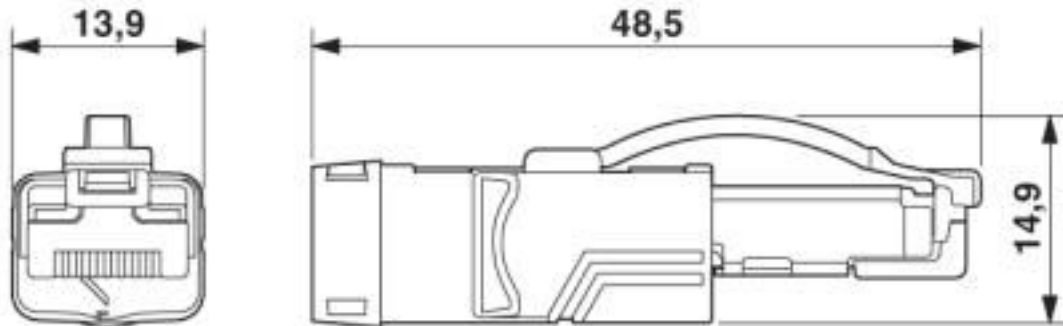

### Drawings

# Patch cable - NBC-R4AC/7,5-93B/R4AC - 1424816

Schematic diagram

Connector pin assignment plug RJ45

# Patch cable - NBC-R4AC/7,5-93B/R4AC - 1424816

Dimensional drawing

RJ45 connector, IP20

Circuit diagram

Contact assignment of RJ45 plugs