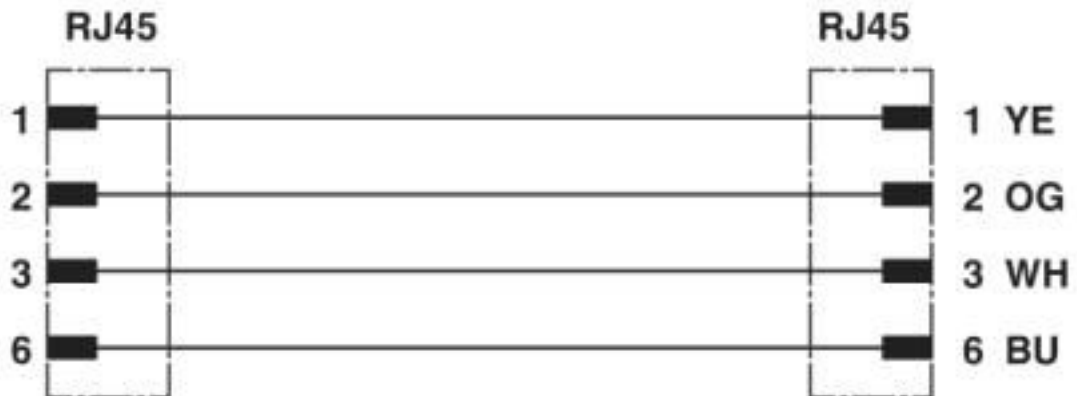

### Drawings

# Patch cable - NBC-R4AC/7,5-93B/R4AC - 1424816

Schematic diagram

Connector pin assignment plug RJ45

# Patch cable - NBC-R4AC/7,5-93B/R4AC - 1424816

Dimensional drawing

RJ45 connector, IP20

Circuit diagram

Contact assignment of RJ45 plugs