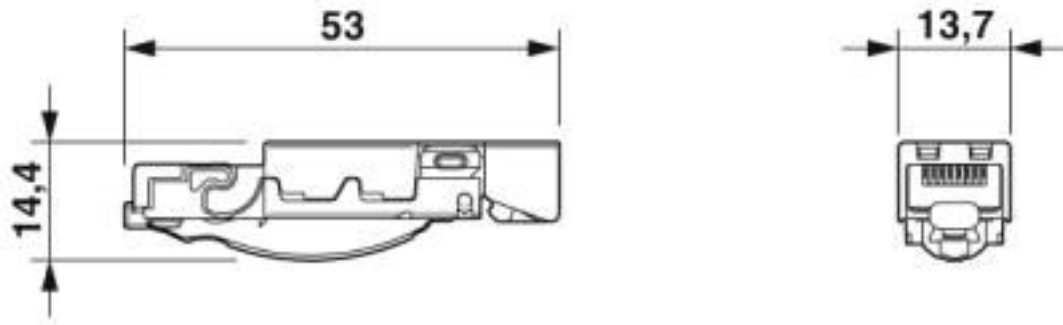

Network cable, degree of protection: IP20, cable length: 2 m, number of positions: 8, 1 Gbps, CAT5 (IEC 11801:2002), material: Zinc die-cast, connection method: IDC fast connection

Your advantages

- 360° shielding

| | |
|------------|---|
| China RoHS | Environmentally friendly use period: unlimited = EFUP-e |
| | No hazardous substances above threshold values |

Drawings

Network cable - NBC-R4BQ/2,0-94B/R4BQRB - 1424825

Dimensional drawing

RJ45 connector, IP20, angled

Dimensional drawing

RJ45 connector, IP20

Network cable - NBC-R4BQ/2,0-94B/R4BQRB - 1424825

Cable cross section

Ethernet flexible CAT5, 4-pair [94B]

Phoenix Contact 2020 © - all rights reserved
<http://www.phoenixcontact.com>