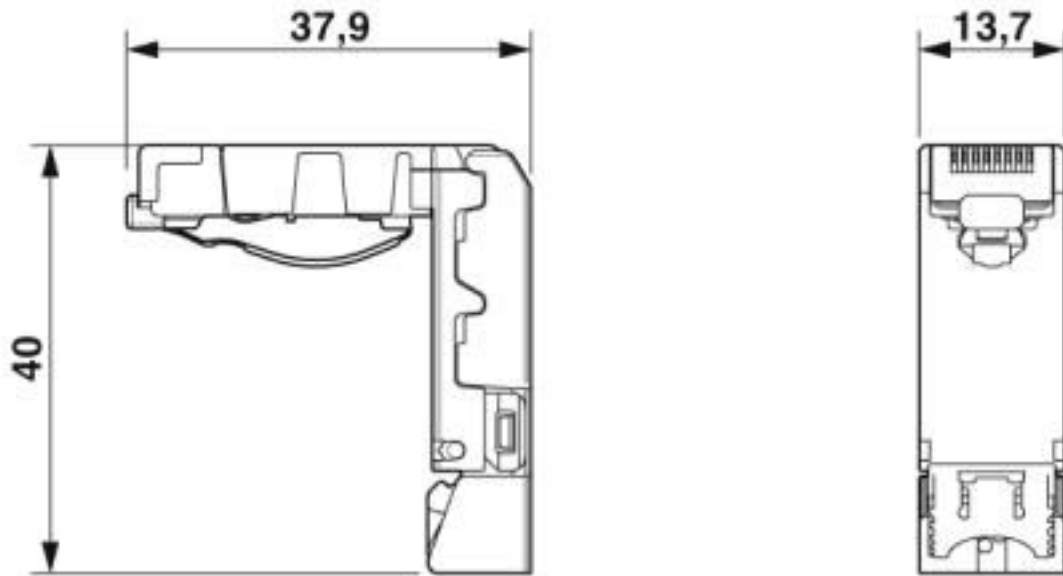

Network cable, degree of protection: IP20, cable length: 2 m, number of positions: 8, 1 Gbps, CAT5 (IEC 11801:2002), material: Zinc die-cast, connection method: IDC fast connection

Your advantages

- 360° shielding

Key Commercial Data

| | |
|------------------------|--|
| Packing unit | 1 pc |
| Minimum order quantity | 50 pc |
| GTIN |  4 0 5 5 6 2 6 3 8 4 7 3 3 |
| GTIN | 4055626384733 |

Technical data

Environmental Product Compliance

Dimensional drawing

RJ45 connector, IP20, angled

Dimensional drawing

RJ45 connector, IP20

Network cable - NBC-R4BQ/2,0-94B/R4BQRB - 1424825

Cable cross section

Ethernet flexible CAT5, 4-pair [94B]

Phoenix Contact 2020 © - all rights reserved
<http://www.phoenixcontact.com>