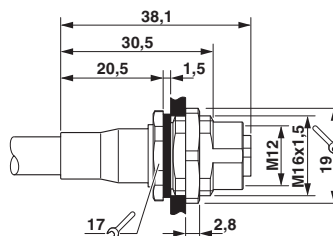

Drawings

Dimensional drawing

Schematic diagram

Housing cutout for M16 fastening thread, mounting panel with feed-through hole (alternatively with surface as protection against rotation)

Network cable - VS-M12FSBP-OE-936-4,0 - 1446540

Cable cross section

Dimensional drawing

PROFINET railway applications [936]

M12 flush-type connector

Approvals

Approvals

Approvals

EAC