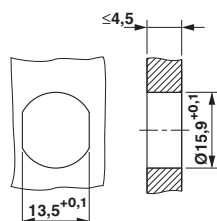

Assembled PROFINET cable, CAT5e, shielded, star-quad, 22 AWG (7-wire), black, M12 flush-type socket, rear/screw mounting with M16 thread to free cable end, length: 4 m

Key Commercial Data

Packing unit	1 pc
Minimum order quantity	50 pc
GTIN	
GTIN	4046356647434

Drawings

Dimensional drawing

Schematic diagram

Housing cutout for M16 fastening thread, mounting panel with feed-through hole (alternatively with surface as protection against rotation)

Network cable - VS-M12FSBP-OE-936-4,0 - 1446540

Cable cross section

Dimensional drawing

PROFINET railway applications [936]

M12 flush-type connector

Approvals

Approvals

Approvals

EAC