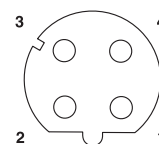

Drawings

Dimensional drawing

Schematic diagram

Housing cutout for M16 fastening thread, mounting panel with feed-through hole (alternatively with surface as protection against rotation)

Network cable - VS-M12FSBP-OE-936-4,0 - 1446540