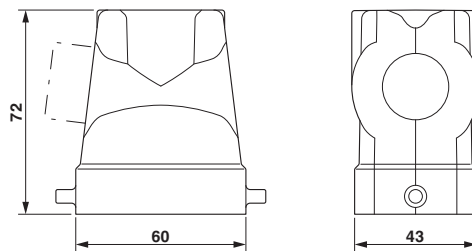

Housing - HC-B 06-TFL-H-O1M32S - 1460020

Technical data

General

Assembly instructions	For half and full screw connections

Environmental Product Compliance

China RoHS	Environmentally friendly use period: unlimited = EFUP-e
	No hazardous substances above threshold values

Drawings

Dimensional drawing

Dimensional drawing

Approvals

Approvals

Approvals

EAC

Ex Approvals

Approval details

EAC		RU C- DE.AI30.B.01102