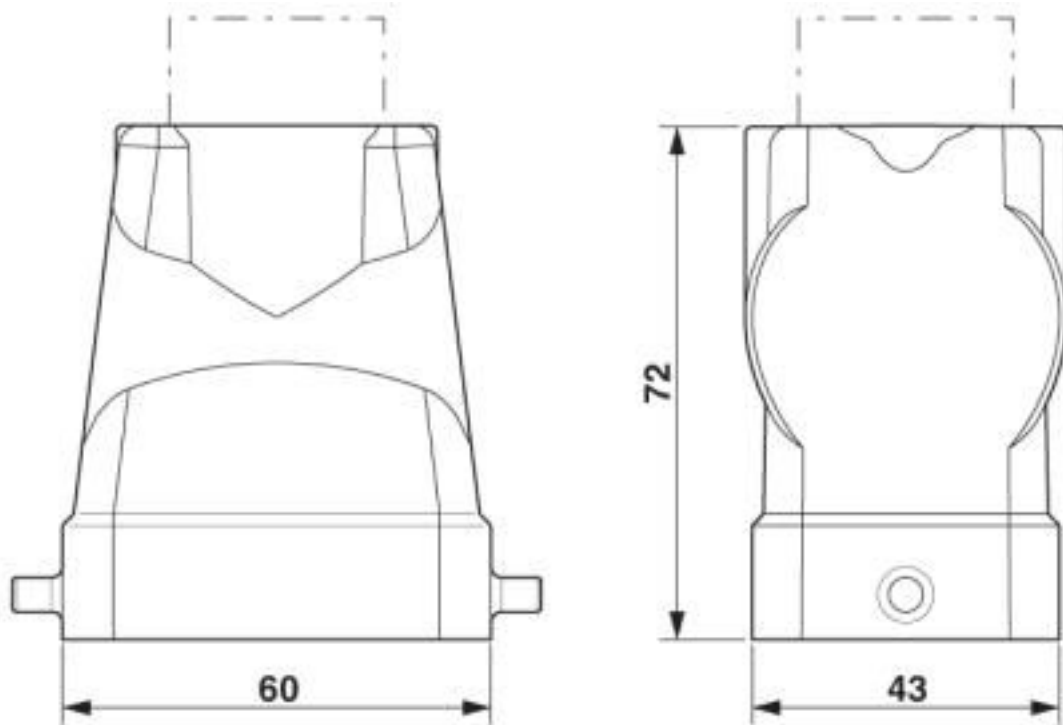

HEAVYCON B6 sleeve housing, for single locking latch, height: 72 mm, with 1 x Pg21 gland, straight cable outlet

RoHS

Key Commercial Data

Packing unit	10 pc
GTIN	 4 046356 695138
GTIN	4046356695138

Technical data

Dimensions

Height	72 mm
Width	43 mm
Length	60 mm

Ambient conditions

Degree of protection of housing (IP)	IP65
Ambient temperature (operation)	-40 °C ... 125 °C

General

Note	For contact inserts HC-B6, BB10, DD24, M
Size	B6
Housing type	Sleeve housing
Locking type	for single locking latch
No. of cable outlets	1
Cable outlet	straight
Screw connection	none
Type of the screw connection	1x Pg21
Housing material	Aluminum die-cast
Housing surface material	Powder-coated, gray

Drawings

Schematic diagram

Housing - HC-B 6-TFL-H-O1PG21G - 1460021

Dimensional drawing

Dimensional drawing

Classifications

eCl@ss

eCl@ss 10.0.1	27440202
eCl@ss 4.0	27140800
eCl@ss 4.1	27140800
eCl@ss 5.0	27143400
eCl@ss 5.1	27261200
eCl@ss 6.0	27261200
eCl@ss 7.0	27440202
eCl@ss 8.0	27440202
eCl@ss 9.0	27440202