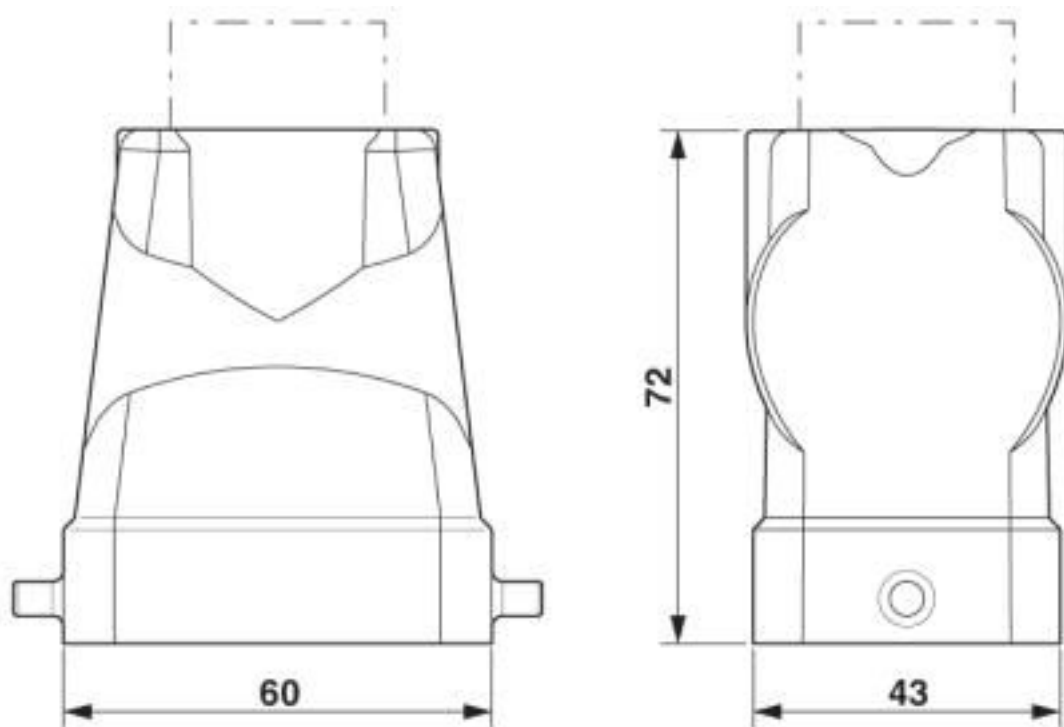

HEAVYCON B6 sleeve housing, for single locking latch, height: 72 mm, with 1 x Pg29 gland, straight cable outlet

Key Commercial Data

Packing unit	10 pc
GTIN	
GTIN	4046356695152

Technical data

Dimensions

Height	72 mm
Width	43 mm
Length	60 mm

Ambient conditions

Degree of protection of housing (IP)	IP65
Ambient temperature (operation)	-40 °C ... 125 °C

General

Note	For contact inserts HC-B6, BB10, DD24, M
Size	B6
Housing type	Sleeve housing
Locking type	for single locking latch
No. of cable outlets	1
Cable outlet	straight
Screw connection	none
Type of the screw connection	1x Pg29
Housing material	Aluminum die-cast
Housing surface material	Powder-coated, gray

Drawings

Dimensional drawing

Dimensional drawing

Classifications

eCl@ss

eCl@ss 10.0.1	27440202
eCl@ss 4.0	27140800
eCl@ss 4.1	27140800
eCl@ss 5.0	27143400
eCl@ss 5.1	27261200
eCl@ss 6.0	27261200
eCl@ss 7.0	27440202
eCl@ss 8.0	27440202
eCl@ss 9.0	27440202