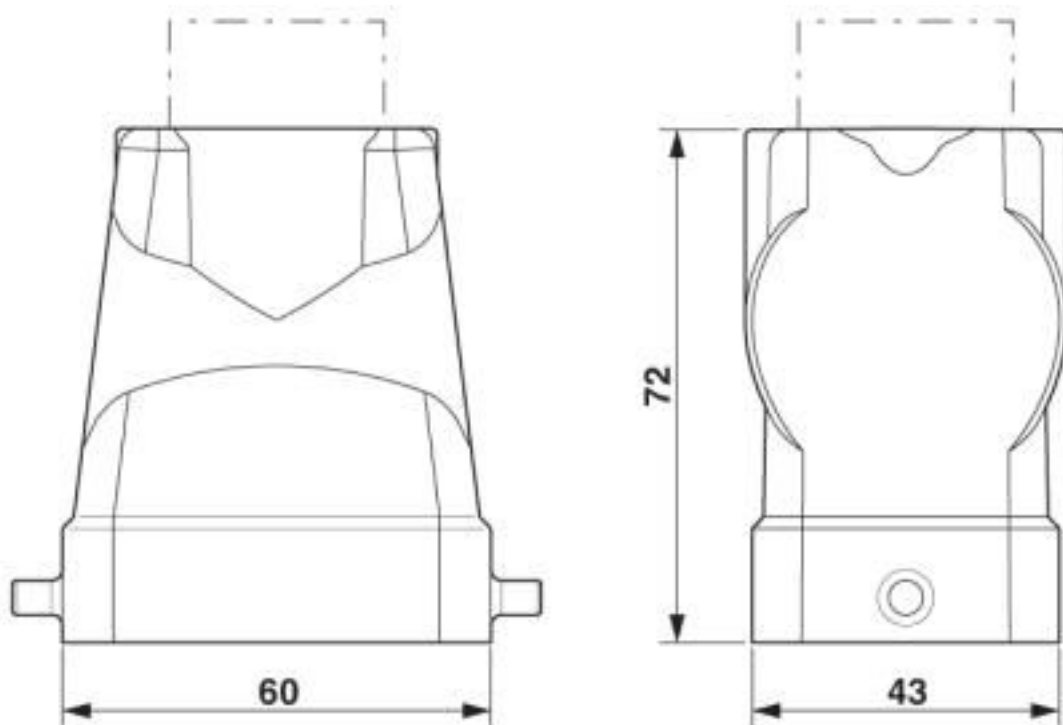

### Dimensions

Height	72 mm
Width	43 mm
Length	60 mm

## Drawings

Dimensional drawing

Dimensional drawing