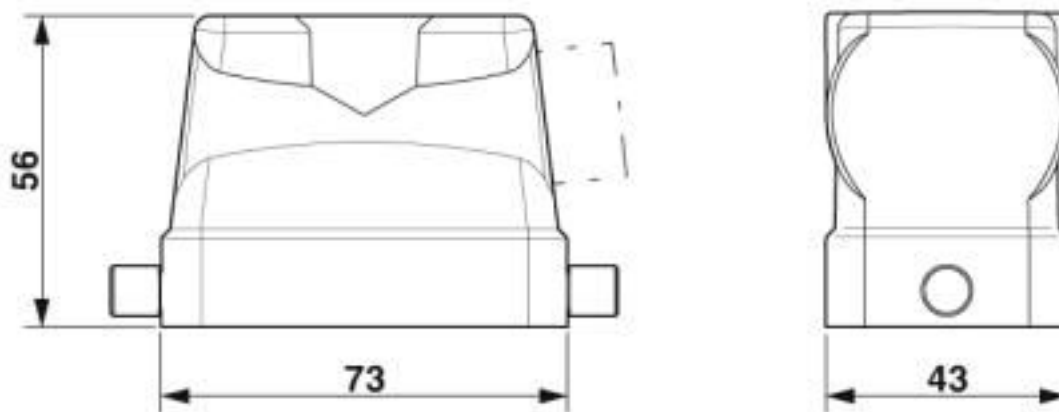

HEAVYCON B10 sleeve housing, for single locking latch, height: 56 mm, with 1 x M20 thread, lateral cable outlet

Key Commercial Data

Packing unit	10 pc
GTIN	
GTIN	4046356695527

Technical data

Dimensions

Height	56 mm
Width	43 mm
Length	73 mm

Ambient conditions

Degree of protection of housing (IP)	IP65
Ambient temperature (operation)	-40 °C ... 125 °C

General

Note	For contact inserts HC-B10, BB18, DD42, M, K8/24
Size	B10
Housing type	Sleeve housing
Locking type	for single locking latch
No. of cable outlets	1
Cable outlet	lateral
Screw connection	none
Type of the screw connection	1x M20
Housing material	Aluminum die-cast
Housing surface material	Powder-coated, gray

Drawings

Dimensional drawing

Dimensional drawing

Classifications

eCl@ss

eCl@ss 10.0.1	27440202
eCl@ss 4.0	27140800
eCl@ss 4.1	27140800
eCl@ss 5.0	27143400
eCl@ss 5.1	27261200
eCl@ss 6.0	27261200
eCl@ss 7.0	27440202
eCl@ss 8.0	27440202
eCl@ss 9.0	27440202