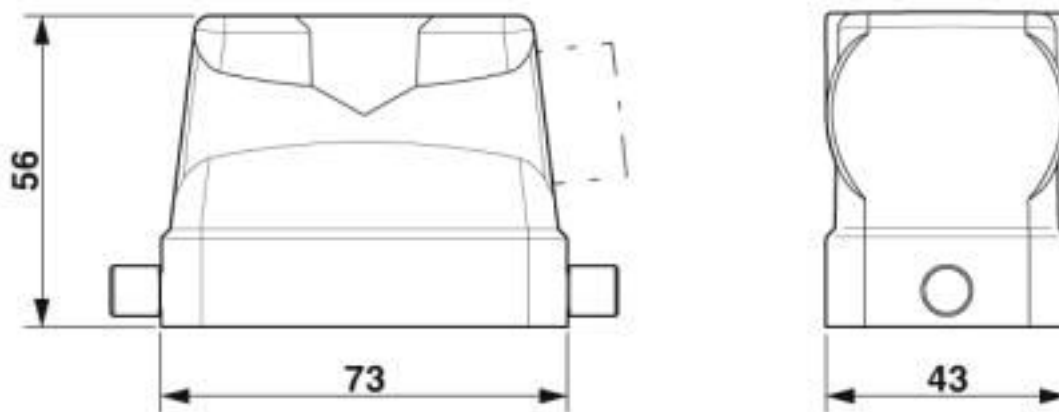

HEAVYCON B10 sleeve housing, for single locking latch, height: 56 mm, with 1 x M25 thread, lateral cable outlet

Key Commercial Data

Packing unit	10 pc
GTIN	
GTIN	4046356695541

Technical data

Dimensions

Height	56 mm
Width	43 mm
Length	73 mm

Ambient conditions

Degree of protection of housing (IP)	IP65
Ambient temperature (operation)	-40 °C ... 125 °C

General

Note	For contact inserts HC-B10, BB18, DD42, M, K8/24
Size	B10
Housing type	Sleeve housing
Locking type	for single locking latch
No. of cable outlets	1
Cable outlet	lateral
Screw connection	none
Type of the screw connection	1x M25
Housing material	Aluminum die-cast
Housing surface material	Powder-coated, gray

Drawings

Dimensional drawing

Dimensional drawing

Classifications

eCl@ss

eCl@ss 10.0.1	27440202
eCl@ss 4.0	27140800
eCl@ss 4.1	27140800
eCl@ss 5.0	27143400
eCl@ss 5.1	27261200
eCl@ss 6.0	27261200
eCl@ss 7.0	27440202
eCl@ss 8.0	27440202
eCl@ss 9.0	27440202