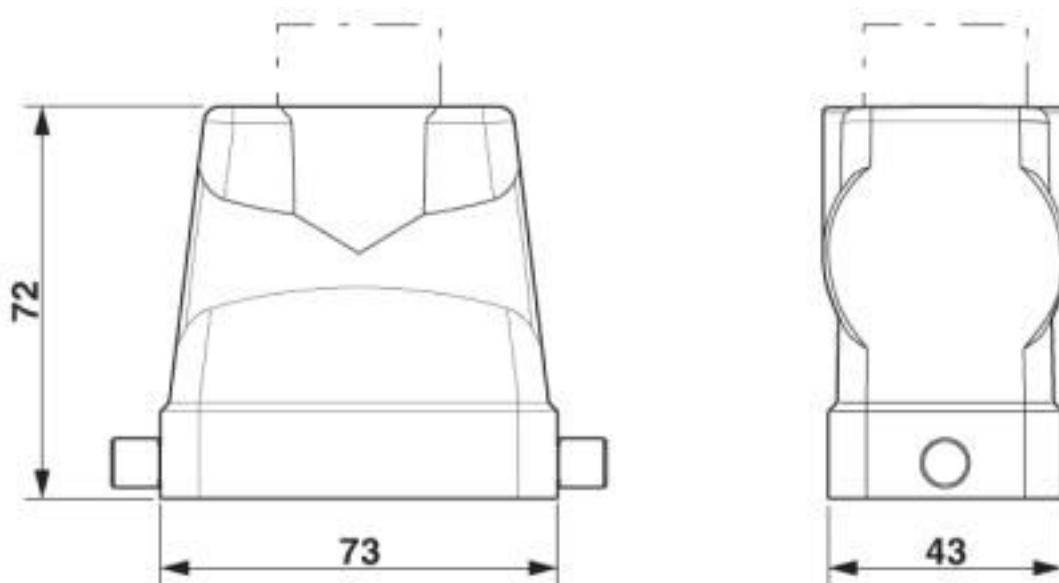

Housing - HC-B 10-TFL-H-O1PG21G - 1460048

Technical data

General

Assembly instructions	For half and full screw connections

Environmental Product Compliance

China RoHS	Environmentally friendly use period: unlimited = EFUP-e
	No hazardous substances above threshold values

Drawings

Dimensional drawing

Dimensional drawing

Classifications

eCl@ss

eCl@ss 10.0.1	27440202
eCl@ss 4.0	27140800
eCl@ss 4.1	27140800
eCl@ss 5.0	27143400
eCl@ss 5.1	27261200
eCl@ss 6.0	27261200
eCl@ss 7.0	27440202
eCl@ss 8.0	27440202
eCl@ss 9.0	27440202

ETIM

ETIM 3.0	EC000437