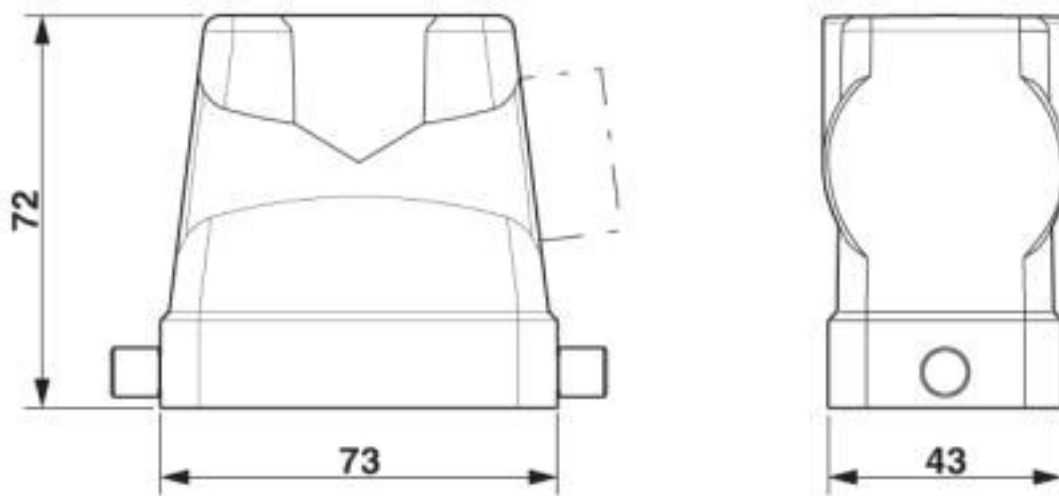

Housing - HC-B 10-TFL-H-O1PG21S - 1460049

Technical data

General

Assembly instructions	For half and full screw connections

Environmental Product Compliance

China RoHS	Environmentally friendly use period: unlimited = EFUP-e
	No hazardous substances above threshold values

Drawings

Dimensional drawing

Dimensional drawing

Classifications

eCl@ss

eCl@ss 10.0.1	27440202
eCl@ss 4.0	27140800
eCl@ss 4.1	27140800
eCl@ss 5.0	27143400
eCl@ss 5.1	27261200
eCl@ss 6.0	27261200
eCl@ss 7.0	27440202
eCl@ss 8.0	27440202
eCl@ss 9.0	27440202

ETIM

ETIM 3.0	EC000437
ETIM 4.0	EC000437
ETIM 5.0	EC000437